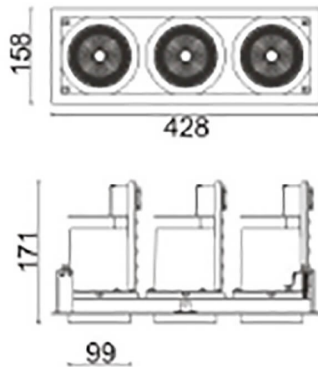

D-TUBE3

Lavov Downlights from the family D-TUBE3 ,power 105 W and CRI 80 with an optic 24 degrees made in Die Cast Aluminum finished in Black with a real lumen output of 9120lm and an efficiency of 86,85lm/W. ON/OFF driver.

Item code	86.D012.3321.02
Product type	Indoor
Category	Downlights
Family	D-TUBE
Subfamily	D-TUBE3
Pictograms	

Scheme

Product	
Real power (W)	105
Real luminous flux (Lm)	9120
Luminous efficiency (Lm/W)	86.857142857143003
Beam angle (°)	24
Life time (h)	50000 h L80B10
IP	20
Electrical class insulation	Clas II
Colour	Black
Control gear included	Yes
Control gear	ON/OFF
Flicker Free	Yes
Light source	LED
Type of LED	COB
Colour temperature (K)	3000
Colour consistency (SDCM)	SDCM<3
CRI	80