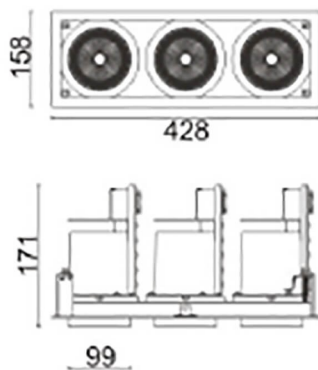

**D-TUBE3**

Lavov Downlights from the family D-TUBE3 ,power 105 W and CRI 80 with an optic 24 degrees made in Die Cast Aluminum finished in Black with a real lumen output of 9120lm and an efficiency of 86,85lm/W. ON/OFF driver.

Item code	86.D012.3321.02
Product type	Indoor
Category	Downlights
Family	D-TUBE
Subfamily	D-TUBE3
Pictograms	

Scheme

Product	
Real power (W)	105
Real luminous flux (Lm)	9120
Luminous efficiency (Lm/W)	86.857142857143003
Beam angle (°)	24
Life time (h)	50000 h L80B10
IP	20
Electrical class insulation	Clas II
Colour	Black
Control gear included	Yes
Control gear	ON/OFF
Flicker Free	Yes
Light source	LED
Type of LED	COB
Colour temperature (K)	3000
Colour consistency (SDCM)	SDCM<3
CRI	80