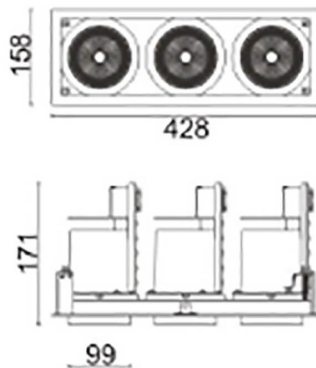

D-TUBE3

Lavov Downlights from the family D-TUBE3 ,power 105 W and CRI 80 with an optic 24 degrees made in Die Cast Aluminum finished in White with a real lumen output of 9120lm and an efficiency of 86,85lm/W. DALI driver.

Item code	86.D012.3323.01
Product type	Indoor
Category	Downlights
Family	D-TUBE
Subfamily	D-TUBE3
Pictograms	

Scheme

Product	
Real power (W)	105
Real luminous flux (Lm)	9120
Luminous efficiency (Lm/W)	86.857142857143003
Beam angle (°)	24
Life time (h)	50000 h L80B10
IP	20
Electrical class insulation	Clas II
Colour	White
Control gear included	Yes
Control gear	DALI
Flicker Free	Yes
Light source	LED
Type of LED	COB
Colour temperature (K)	3000
Colour consistency (SDCM)	SDCM<3
CRI	80