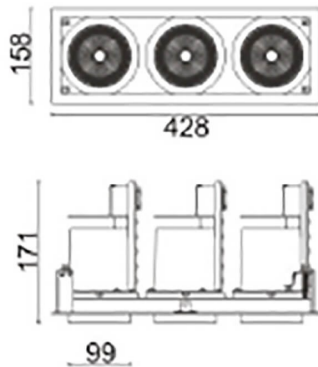

**D-TUBE3**

Lavov Downlights from the family D-TUBE3 ,power 105 W and CRI 80 with an optic 24 degrees made in Die Cast Aluminum finished in White with a real lumen output of 9120lm and an efficiency of 86,85lm/W. DALI driver.

Item code	86.D012.3323.01
Product type	Indoor
Category	Downlights
Family	D-TUBE
Subfamily	D-TUBE3
Pictograms	

Scheme

Product	
Real power (W)	105
Real luminous flux (Lm)	9120
Luminous efficiency (Lm/W)	86.857142857143003
Beam angle (°)	24
Life time (h)	50000 h L80B10
IP	20
Electrical class insulation	Clas II
Colour	White
Control gear included	Yes
Control gear	DALI
Flicker Free	Yes
Light source	LED
Type of LED	COB
Colour temperature (K)	3000
Colour consistency (SDCM)	SDCM<3
CRI	80