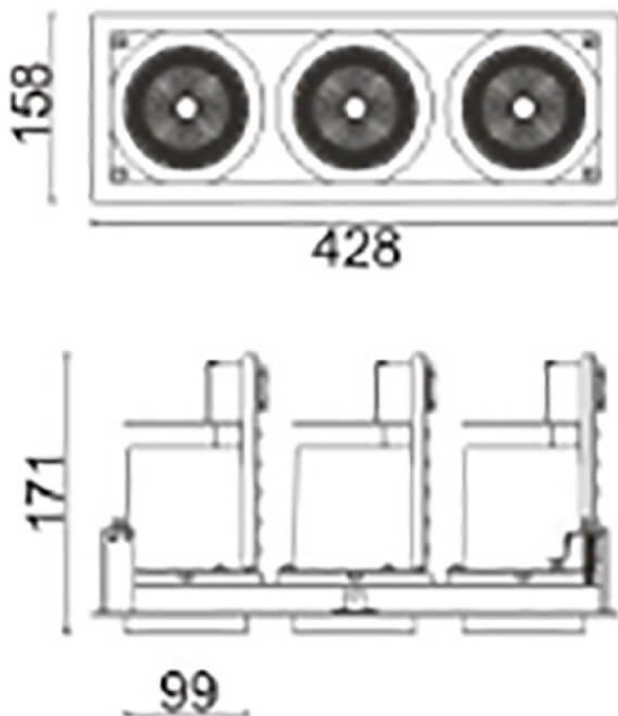

### D-TUBE3

Lavov Downlights from the family D-TUBE3 ,power 105 W and CRI 80 with an optic 24 degrees made in Die Cast Aluminum finished in White with a real lumen output of 9120lm and an efficiency of 86,85lm/W. DALI driver.

Item code	86.D012.3323.01
Product type	Indoor
Category	Downlights
Family	D-TUBE
Subfamily	D-TUBE3
Pictograms	

### Scheme

Product	
Real power (W)	105
Real luminous flux (Lm)	9120
Luminous efficiency (Lm/W)	86.857142857143003
Beam angle (°)	24
Life time (h)	50000 h L80B10
IP	20
Electrical class insulation	Clas II
Colour	White
Control gear included	Yes
Control gear	DALI
Flicker Free	Yes
Light source	LED
Type of LED	COB
Colour temperature (K)	3000
Colour consistency (SDCM)	SDCM<3
CRI	80