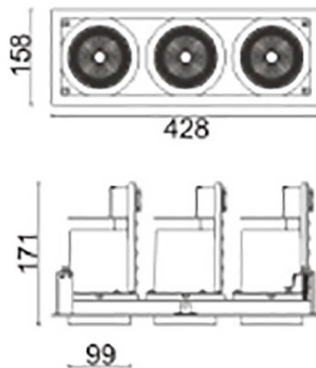

**D-TUBE3**

Lavov Downlights from the family D-TUBE3 ,power 105 W and CRI 80 with an optic 24 degrees made in Die Cast Aluminum finished in Black with a real lumen output of 9120lm and an efficiency of 86,85lm/W. DALI driver.

Item code	86.D012.3323.02
Product type	Indoor
Category	Downlights
Family	D-TUBE
Subfamily	D-TUBE3
Pictograms	

Scheme

Product	
Real power (W)	105
Real luminous flux (Lm)	9120
Luminous efficiency (Lm/W)	86.857142857143003
Beam angle (°)	24
Life time (h)	50000 h L80B10
IP	20
Electrical class insulation	Clas II
Colour	Black
Control gear included	Yes
Control gear	DALI
Flicker Free	Yes
Light source	LED
Type of LED	COB
Colour temperature (K)	3000
Colour consistency (SDCM)	SDCM<3
CRI	80