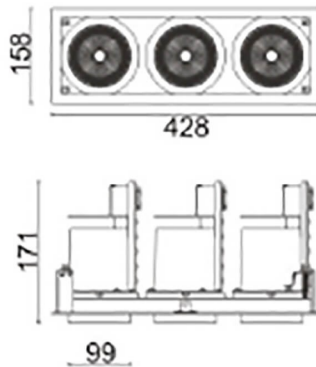

**D-TUBE3**

Lavov Downlights from the family D-TUBE3 ,power 105 W and CRI 80 with an optic 24 degrees made in Die Cast Aluminum finished in Black with a real lumen output of 9120lm and an efficiency of 86,85lm/W. DALI driver.

Item code	86.D012.3323.02
Product type	Indoor
Category	Downlights
Family	D-TUBE
Subfamily	D-TUBE3
Pictograms	

**Scheme**

Product	
Real power (W)	105
Real luminous flux (Lm)	9120
Luminous efficiency (Lm/W)	86.857142857143003
Beam angle (°)	24
Life time (h)	50000 h L80B10
IP	20
Electrical class insulation	Clas II
Colour	Black
Control gear included	Yes
Control gear	DALI
Flicker Free	Yes
Light source	LED
Type of LED	COB
Colour temperature (K)	3000
Colour consistency (SDCM)	SDCM<3
CRI	80