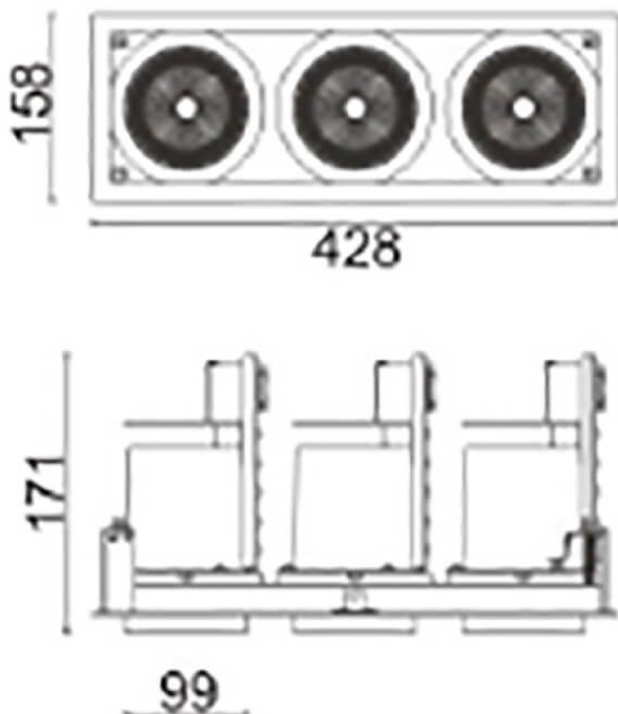

### D-TUBE3

Lavov Downlights from the family D-TUBE3 ,power 105 W and CRI 80 with an optic 24 degrees made in Die Cast Aluminum finished in Black with a real lumen output of 9120lm and an efficiency of 86,85lm/W. DALI driver.

Item code	86.D012.3323.02
Product type	Indoor
Category	Downlights
Family	D-TUBE
Subfamily	D-TUBE3
Pictograms	

### Scheme

<b>Product</b>	
Real power (W)	105
Real luminous flux (Lm)	9120
Luminous efficiency (Lm/W)	86.857142857143003
Beam angle (°)	24
Life time (h)	50000 h L80B10
IP	20
Electrical class insulation	Clas II
Colour	Black
Control gear included	Yes
Control gear	DALI
Flicker Free	Yes
Light source	LED
Type of LED	COB
Colour temperature (K)	3000
Colour consistency (SDCM)	SDCM<3
CRI	80