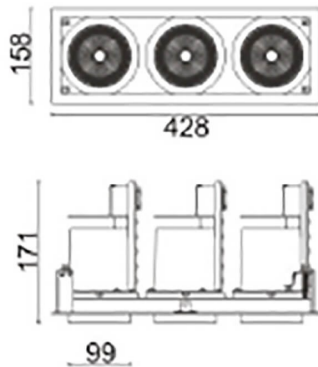

### D-TUBE3

Lavov Downlights from the family D-TUBE3 ,power 105 W and CRI 80 with an optic 40 degrees made in Die Cast Aluminum finished in White with a real lumen output of 9120lm and an efficiency of 86,85lm/W. ON/OFF driver.

Item code	86.D012.3331.01
Product type	Indoor
Category	Downlights
Family	D-TUBE
Subfamily	D-TUBE3
Pictograms	

### Scheme

Product	
Real power (W)	105
Real luminous flux (Lm)	9120
Luminous efficiency (Lm/W)	86.857142857143003
Beam angle (°)	40
Life time (h)	50000 h L80B10
IP	20
Electrical class insulation	Clas II
Colour	White
Control gear included	Yes
Control gear	ON/OFF
Flicker Free	Yes
Light source	LED
Type of LED	COB
Colour temperature (K)	3000
Colour consistency (SDCM)	SDCM<3
CRI	80