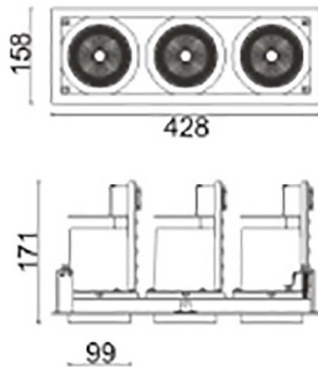

**D-TUBE3**

Lavov Downlights from the family D-TUBE3 ,power 105 W and CRI 80 with an optic 40 degrees made in Die Cast Aluminum finished in White with a real lumen output of 9120lm and an efficiency of 86,85lm/W. ON/OFF driver.

Item code	86.D012.3331.01
Product type	Indoor
Category	Downlights
Family	D-TUBE
Subfamily	D-TUBE3
Pictograms	

Scheme

Product	
Real power (W)	105
Real luminous flux (Lm)	9120
Luminous efficiency (Lm/W)	86.857142857143003
Beam angle (°)	40
Life time (h)	50000 h L80B10
IP	20
Electrical class insulation	Clas II
Colour	White
Control gear included	Yes
Control gear	ON/OFF
Flicker Free	Yes
Light source	LED
Type of LED	COB
Colour temperature (K)	3000
Colour consistency (SDCM)	SDCM<3
CRI	80