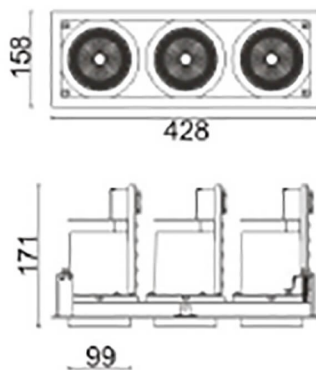

### D-TUBE3

Lavov Downlights from the family D-TUBE3 ,power 105 W and CRI 80 with an optic 40 degrees made in Die Cast Aluminum finished in White with a real lumen output of 9120lm and an efficiency of 86,85lm/W. ON/OFF driver.

Item code	86.D012.3331.01
Product type	Indoor
Category	Downlights
Family	D-TUBE
Subfamily	D-TUBE3
Pictograms	

### Scheme

Product	
Real power (W)	105
Real luminous flux (Lm)	9120
Luminous efficiency (Lm/W)	86.857142857143003
Beam angle (°)	40
Life time (h)	50000 h L80B10
IP	20
Electrical class insulation	Clas II
Colour	White
Control gear included	Yes
Control gear	ON/OFF
Flicker Free	Yes
Light source	LED
Type of LED	COB
Colour temperature (K)	3000
Colour consistency (SDCM)	SDCM<3
CRI	80