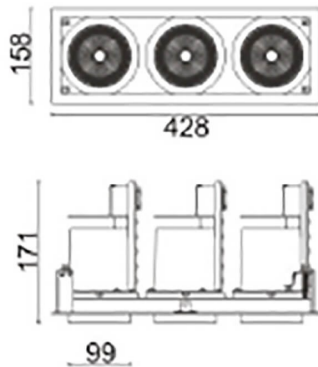

**D-TUBE3**

Lavov Downlights from the family D-TUBE3 ,power 105 W and CRI 80 with an optic 40 degrees made in Die Cast Aluminum finished in Black with a real lumen output of 9120lm and an efficiency of 86,85lm/W. ON/OFF driver.

Item code	86.D012.3331.02
Product type	Indoor
Category	Downlights
Family	D-TUBE
Subfamily	D-TUBE3
Pictograms	

Scheme

Product	
Real power (W)	105
Real luminous flux (Lm)	9120
Luminous efficiency (Lm/W)	86.857142857143003
Beam angle (°)	40
Life time (h)	50000 h L80B10
IP	20
Electrical class insulation	Clas II
Colour	Black
Control gear included	Yes
Control gear	ON/OFF
Flicker Free	Yes
Light source	LED
Type of LED	COB
Colour temperature (K)	3000
Colour consistency (SDCM)	SDCM<3
CRI	80