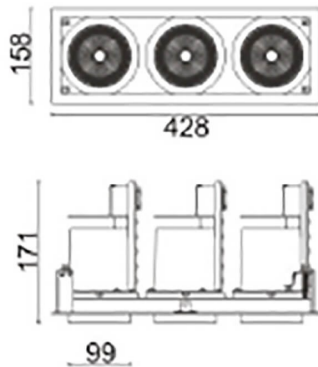

D-TUBE3

Lavov Downlights from the family D-TUBE3 ,power 105 W and CRI 80 with an optic 40 degrees made in Die Cast Aluminum finished in White with a real lumen output of 9120lm and an efficiency of 86,85lm/W. DALI driver.

Item code	86.D012.3333.01
Product type	Indoor
Category	Downlights
Family	D-TUBE
Subfamily	D-TUBE3
Pictograms	

Scheme

Product	
Real power (W)	105
Real luminous flux (Lm)	9120
Luminous efficiency (Lm/W)	86.857142857143003
Beam angle (°)	40
Life time (h)	50000 h L80B10
IP	20
Electrical class insulation	Clas II
Colour	White
Control gear included	Yes
Control gear	DALI
Flicker Free	Yes
Light source	LED
Type of LED	COB
Colour temperature (K)	3000
Colour consistency (SDCM)	SDCM<3
CRI	80