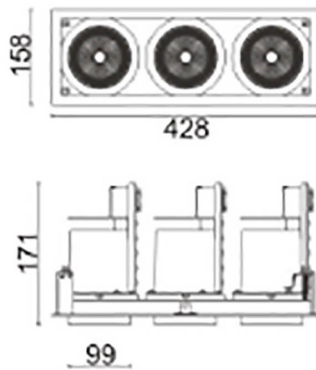

### D-TUBE3

Lavov Downlights from the family D-TUBE3 ,power 105 W and CRI 80 with an optic 40 degrees made in Die Cast Aluminum finished in White with a real lumen output of 9120lm and an efficiency of 86,85lm/W. DALI driver.

Item code	86.D012.3333.01
Product type	Indoor
Category	Downlights
Family	D-TUBE
Subfamily	D-TUBE3
Pictograms	

### Scheme

Product	
Real power (W)	105
Real luminous flux (Lm)	9120
Luminous efficiency (Lm/W)	86.857142857143003
Beam angle (°)	40
Life time (h)	50000 h L80B10
IP	20
Electrical class insulation	Clas II
Colour	White
Control gear included	Yes
Control gear	DALI
Flicker Free	Yes
Light source	LED
Type of LED	COB
Colour temperature (K)	3000
Colour consistency (SDCM)	SDCM<3
CRI	80