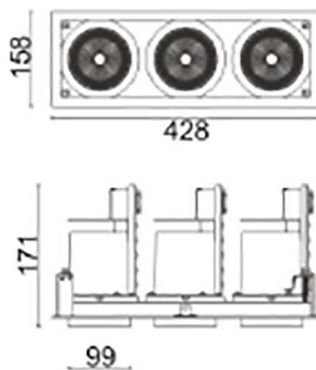

D-TUBE3

Lavov Downlights from the family D-TUBE3 ,power 105 W and CRI 80 with an optic 12 degrees made in Die Cast Aluminum finished in White with a real lumen output of 9210lm and an efficiency of 87,71lm/W. ON/OFF driver.

Item code	86.D012.3411.01
Product type	Indoor
Category	Downlights
Family	D-TUBE
Subfamily	D-TUBE3
Pictograms	

Scheme

Product	
Real power (W)	105
Real luminous flux (Lm)	9210
Luminous efficiency (Lm/W)	87.714285714286007
Beam angle (°)	12
Life time (h)	50000 h L80B10
IP	20
Electrical class insulation	Clas II
Colour	White
Control gear included	Yes
Control gear	ON/OFF
Flicker Free	Yes
Light source	LED
Type of LED	COB
Colour temperature (K)	4000
Colour consistency (SDCM)	SDCM<3
CRI	80