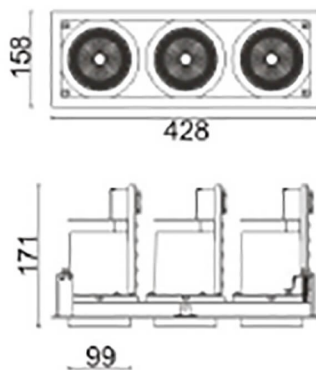

**D-TUBE3**

Lavov Downlights from the family D-TUBE3 ,power 105 W and CRI 80 with an optic 12 degrees made in Die Cast Aluminum finished in Black with a real lumen output of 9210lm and an efficiency of 87,71lm/W. ON/OFF driver.

Item code	86.D012.3411.02
Product type	Indoor
Category	Downlights
Family	D-TUBE
Subfamily	D-TUBE3
Pictograms	

Scheme

Product	
Real power (W)	105
Real luminous flux (Lm)	9210
Luminous efficiency (Lm/W)	87.714285714286007
Beam angle (°)	12
Life time (h)	50000 h L80B10
IP	20
Electrical class insulation	Clas II
Colour	Black
Control gear included	Yes
Control gear	ON/OFF
Flicker Free	Yes
Light source	LED
Type of LED	COB
Colour temperature (K)	4000
Colour consistency (SDCM)	SDCM<3
CRI	80