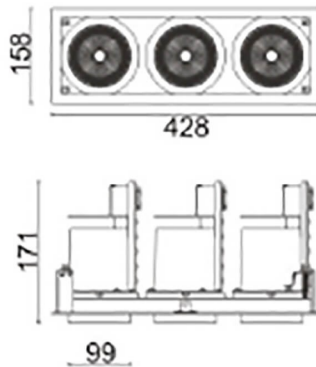

### D-TUBE3

Lavov Downlights from the family D-TUBE3 ,power 105 W and CRI 80 with an optic 12 degrees made in Die Cast Aluminum finished in White with a real lumen output of 9210lm and an efficiency of 87,71lm/W. DALI driver.

Item code	86.D012.3413.01
Product type	Indoor
Category	Downlights
Family	D-TUBE
Subfamily	D-TUBE3
Pictograms	

### Scheme

Product	
Real power (W)	105
Real luminous flux (Lm)	9210
Luminous efficiency (Lm/W)	87.714285714286007
Beam angle (°)	12
Life time (h)	50000 h L80B10
IP	20
Electrical class insulation	Clas II
Colour	White
Control gear included	Yes
Control gear	DALI
Flicker Free	Yes
Light source	LED
Type of LED	COB
Colour temperature (K)	4000
Colour consistency (SDCM)	SDCM<3
CRI	80