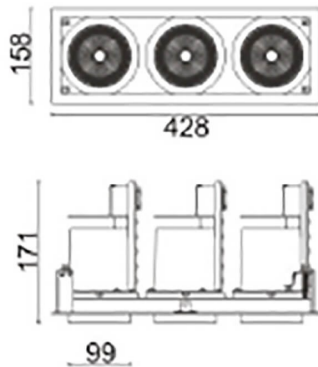

### D-TUBE3

Lavov Downlights from the family D-TUBE3 ,power 105 W and CRI 80 with an optic 24 degrees made in Die Cast Aluminum finished in White with a real lumen output of 9210lm and an efficiency of 87,71lm/W. ON/OFF driver.

Item code	86.D012.3421.01
Product type	Indoor
Category	Downlights
Family	D-TUBE
Subfamily	D-TUBE3
Pictograms	

### Scheme

Product	
Real power (W)	105
Real luminous flux (Lm)	9210
Luminous efficiency (Lm/W)	87.714285714286007
Beam angle (°)	24
Life time (h)	50000 h L80B10
IP	20
Electrical class insulation	Clas II
Colour	White
Control gear included	Yes
Control gear	ON/OFF
Flicker Free	Yes
Light source	LED
Type of LED	COB
Colour temperature (K)	4000
Colour consistency (SDCM)	SDCM<3
CRI	80