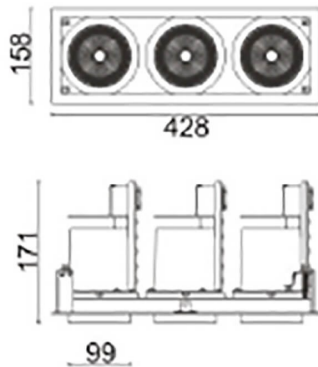

Scheme

Product	
Real power (W)	105
Real luminous flux (Lm)	9210
Luminous efficiency (Lm/W)	87.714285714286007
Beam angle (°)	24
Life time (h)	50000 h L80B10
IP	20
Electrical class insulation	Clas II
Colour	White
Control gear included	Yes
Control gear	ON/OFF
Flicker Free	Yes
Light source	LED
Type of LED	COB
Colour temperature (K)	4000
Colour consistency (SDCM)	SDCM<3
CRI	80