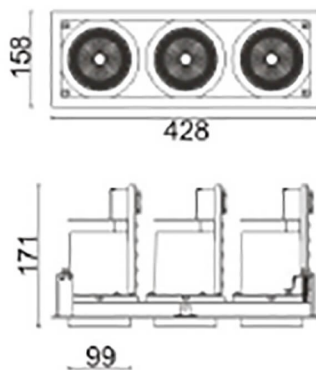

### D-TUBE3

Lavov Downlights from the family D-TUBE3 ,power 105 W and CRI 80 with an optic 24 degrees made in Die Cast Aluminum finished in Black with a real lumen output of 9210lm and an efficiency of 87,71lm/W. ON/OFF driver.

Item code	86.D012.3421.02
Product type	Indoor
Category	Downlights
Family	D-TUBE
Subfamily	D-TUBE3
Pictograms	

### Scheme

Product	
Real power (W)	105
Real luminous flux (Lm)	9210
Luminous efficiency (Lm/W)	87.714285714286007
Beam angle (°)	24
Life time (h)	50000 h L80B10
IP	20
Electrical class insulation	Clas II
Colour	Black
Control gear included	Yes
Control gear	ON/OFF
Flicker Free	Yes
Light source	LED
Type of LED	COB
Colour temperature (K)	4000
Colour consistency (SDCM)	SDCM<3
CRI	80