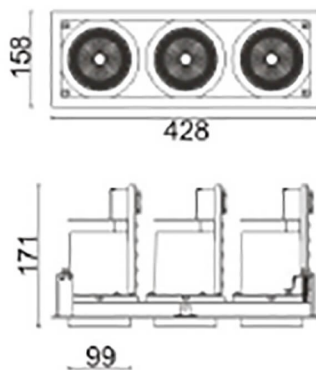

D-TUBE3

Lavov Downlights from the family D-TUBE3 ,power 105 W and CRI 80 with an optic 24 degrees made in Die Cast Aluminum finished in White with a real lumen output of 9210lm and an efficiency of 87,71lm/W. DALI driver.

Item code	86.D012.3423.01
Product type	Indoor
Category	Downlights
Family	D-TUBE
Subfamily	D-TUBE3
Pictograms	

Scheme

Product	
Real power (W)	105
Real luminous flux (Lm)	9210
Luminous efficiency (Lm/W)	87.714285714286007
Beam angle (°)	24
Life time (h)	50000 h L80B10
IP	20
Electrical class insulation	Clas II
Colour	White
Control gear included	Yes
Control gear	DALI
Flicker Free	Yes
Light source	LED
Type of LED	COB
Colour temperature (K)	4000
Colour consistency (SDCM)	SDCM<3
CRI	80