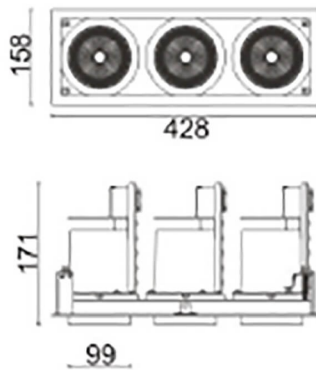

D-TUBE3

Lavov Downlights from the family D-TUBE3 ,power 105 W and CRI 80 with an optic 24 degrees made in Die Cast Aluminum finished in Black with a real lumen output of 9210lm and an efficiency of 87,71lm/W. DALI driver.

Item code	86.D012.3423.02
Product type	Indoor
Category	Downlights
Family	D-TUBE
Subfamily	D-TUBE3
Pictograms	

Scheme

Product	
Real power (W)	105
Real luminous flux (Lm)	9210
Luminous efficiency (Lm/W)	87.714285714286007
Beam angle (°)	24
Life time (h)	50000 h L80B10
IP	20
Electrical class insulation	Clas II
Colour	Black
Control gear included	Yes
Control gear	DALI
Flicker Free	Yes
Light source	LED
Type of LED	COB
Colour temperature (K)	4000
Colour consistency (SDCM)	SDCM<3
CRI	80