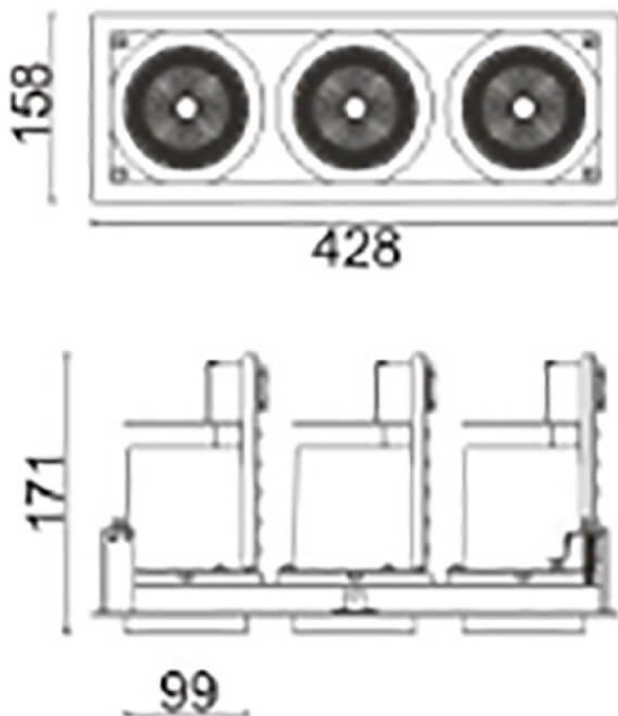

**D-TUBE3**

Lavov Downlights from the family D-TUBE3 ,power 105 W and CRI 80 with an optic 24 degrees made in Die Cast Aluminum finished in Black with a real lumen output of 9210lm and an efficiency of 87,71lm/W. DALI driver.

Item code	86.D012.3423.02
Product type	Indoor
Category	Downlights
Family	D-TUBE
Subfamily	D-TUBE3
Pictograms	

Scheme

Product	
Real power (W)	105
Real luminous flux (Lm)	9210
Luminous efficiency (Lm/W)	87.714285714286007
Beam angle (°)	24
Life time (h)	50000 h L80B10
IP	20
Electrical class insulation	Clas II
Colour	Black
Control gear included	Yes
Control gear	DALI
Flicker Free	Yes
Light source	LED
Type of LED	COB
Colour temperature (K)	4000
Colour consistency (SDCM)	SDCM<3
CRI	80