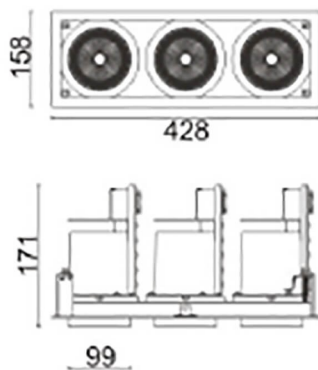

D-TUBE3

Lavov Downlights from the family D-TUBE3 ,power 105 W and CRI 80 with an optic 40 degrees made in Die Cast Aluminum finished in White with a real lumen output of 9210lm and an efficiency of 87,71lm/W. ON/OFF driver.

Item code	86.D012.3431.01
Product type	Indoor
Category	Downlights
Family	D-TUBE
Subfamily	D-TUBE3
Pictograms	

Scheme

Product	
Real power (W)	105
Real luminous flux (Lm)	9210
Luminous efficiency (Lm/W)	87.714285714286007
Beam angle (°)	40
Life time (h)	50000 h L80B10
IP	20
Electrical class insulation	Clas II
Colour	White
Control gear included	Yes
Control gear	ON/OFF
Flicker Free	Yes
Light source	LED
Type of LED	COB
Colour temperature (K)	4000
Colour consistency (SDCM)	SDCM<3
CRI	80