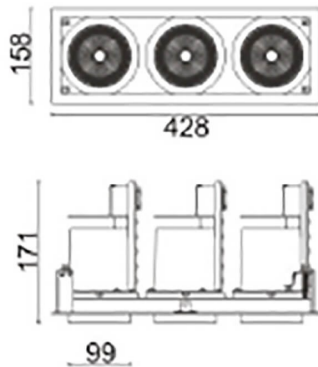

**D-TUBE3**

Lavov Downlights from the family D-TUBE3 ,power 105 W and CRI 80 with an optic 40 degrees made in Die Cast Aluminum finished in White with a real lumen output of 9210lm and an efficiency of 87,71lm/W. ON/OFF driver.

Item code	86.D012.3431.01
Product type	Indoor
Category	Downlights
Family	D-TUBE
Subfamily	D-TUBE3
Pictograms	

**Scheme**

Product	
Real power (W)	105
Real luminous flux (Lm)	9210
Luminous efficiency (Lm/W)	87.714285714286007
Beam angle (°)	40
Life time (h)	50000 h L80B10
IP	20
Electrical class insulation	Clas II
Colour	White
Control gear included	Yes
Control gear	ON/OFF
Flicker Free	Yes
Light source	LED
Type of LED	COB
Colour temperature (K)	4000
Colour consistency (SDCM)	SDCM<3
CRI	80