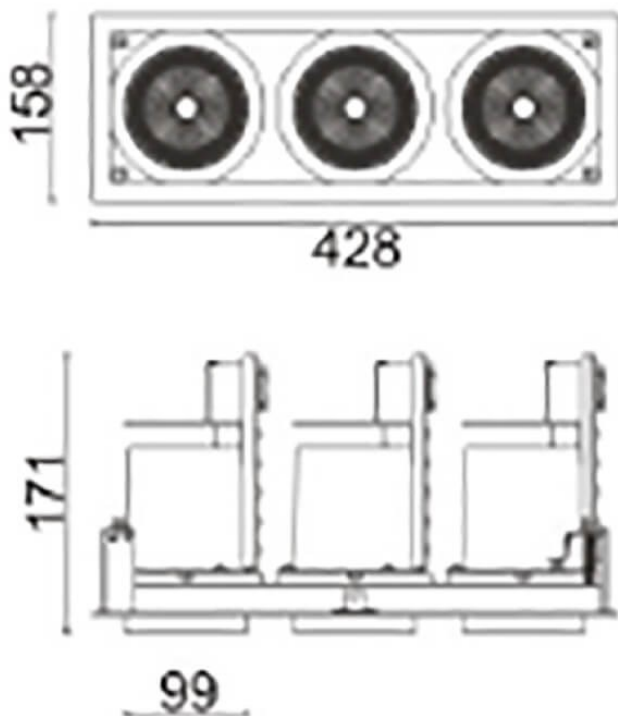

### D-TUBE3

Lavov Downlights from the family D-TUBE3 ,power 105 W and CRI 80 with an optic 40 degrees made in Die Cast Aluminum finished in Black with a real lumen output of 9210lm and an efficiency of 87,71lm/W. ON/OFF driver.

Item code	86.D012.3431.02
Product type	Indoor
Category	Downlights
Family	D-TUBE
Subfamily	D-TUBE3
Pictograms	

### Scheme

Product	
Real power (W)	105
Real luminous flux (Lm)	9210
Luminous efficiency (Lm/W)	87.714285714286007
Beam angle (°)	40
Life time (h)	50000 h L80B10
IP	20
Electrical class insulation	Clas II
Colour	Black
Control gear included	Yes
Control gear	ON/OFF
Flicker Free	Yes
Light source	LED
Type of LED	COB
Colour temperature (K)	4000
Colour consistency (SDCM)	SDCM<3
CRI	80