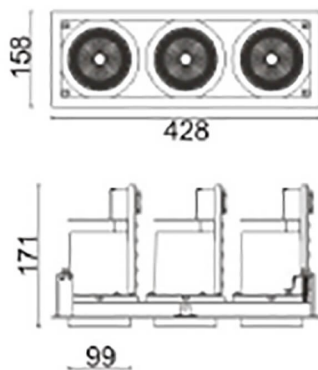

### D-TUBE3

Lavov Downlights from the family D-TUBE3 ,power 105 W and CRI 80 with an optic 40 degrees made in Die Cast Aluminum finished in White with a real lumen output of 9210lm and an efficiency of 87,71lm/W. DALI driver.

Item code	86.D012.3433.01
Product type	Indoor
Category	Downlights
Family	D-TUBE
Subfamily	D-TUBE3
Pictograms	

### Scheme

Product	
Real power (W)	105
Real luminous flux (Lm)	9210
Luminous efficiency (Lm/W)	87.714285714286007
Beam angle (°)	40
Life time (h)	50000 h L80B10
IP	20
Electrical class insulation	Clas II
Colour	White
Control gear included	Yes
Control gear	DALI
Flicker Free	Yes
Light source	LED
Type of LED	COB
Colour temperature (K)	4000
Colour consistency (SDCM)	SDCM<3
CRI	80