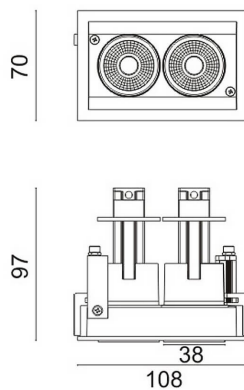

D-TUBE MINI2

Lavov Downlights from the family D-TUBE MINI2 ,power 10 W and CRI 80 with an optic 12 degrees made in Die Cast Aluminum finished in White with a real lumen output of 820lm and an efficiency of 82lm/W. ON/OFF driver.

Item code	86.D013.1311.01
Product type	Indoor
Category	Downlights
Family	D-TUBE
Subfamily	D-TUBE MINI2
Pictograms	

Scheme

Product	
Real power (W)	10
Real luminous flux (Lm)	820
Luminous efficiency (Lm/W)	82
Beam angle (°)	12
Life time (h)	50000 h L80B10
IP	20
Electrical class insulation	Clas II
Colour	White
Control gear included	Yes
Control gear	ON/OFF
Flicker Free	Yes
Light source	LED
Type of LED	COB
Colour temperature (K)	3000
Colour consistency (SDCM)	SDCM<3
CRI	80