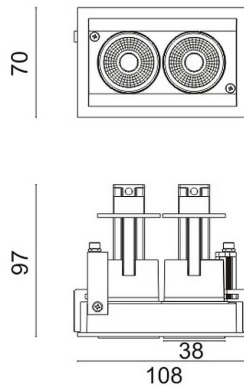

D-TUBE MINI2

Lavov Downlights from the family D-TUBE MINI2 ,power 10 W and CRI 80 with an optic 12 degrees made in Die Cast Aluminum finished in White with a real lumen output of 820lm and an efficiency of 82lm/W. ON/OFF driver.

Item code	86.D013.1311.01
Product type	Indoor
Category	Downlights
Family	D-TUBE
Subfamily	D-TUBE MINI2
Pictograms	

Scheme

Product	
Real power (W)	10
Real luminous flux (Lm)	820
Luminous efficiency (Lm/W)	82
Beam angle (°)	12
Life time (h)	50000 h L80B10
IP	20
Electrical class insulation	Clas II
Colour	White
Control gear included	Yes
Control gear	ON/OFF
Flicker Free	Yes
Light source	LED
Type of LED	COB
Colour temperature (K)	3000
Colour consistency (SDCM)	SDCM<3
CRI	80