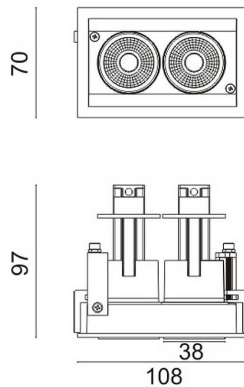

D-TUBE MINI2

Lavov Downlights from the family D-TUBE MINI2 ,power 10 W and CRI 80 with an optic 24 degrees made in Die Cast Aluminum finished in White with a real lumen output of 820lm and an efficiency of 82lm/W. ON/OFF driver.

Item code	86.D013.1321.01
Product type	Indoor
Category	Downlights
Family	D-TUBE
Subfamily	D-TUBE MINI2
Pictograms	

Scheme

Product	
Real power (W)	10
Real luminous flux (Lm)	820
Luminous efficiency (Lm/W)	82
Beam angle (°)	24
Life time (h)	50000 h L80B10
IP	20
Electrical class insulation	Clas II
Colour	White
Control gear included	Yes
Control gear	ON/OFF
Flicker Free	Yes
Light source	LED
Type of LED	COB
Colour temperature (K)	3000
Colour consistency (SDCM)	SDCM<3
CRI	80