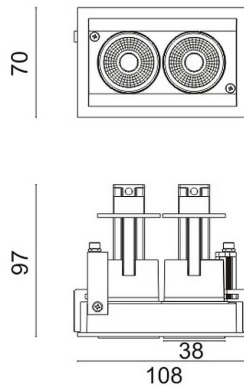

D-TUBE MINI2

Lavov Downlights from the family D-TUBE MINI2 ,power 10 W and CRI 80 with an optic 24 degrees made in Die Cast Aluminum finished in Black with a real lumen output of 820lm and an efficiency of 82lm/W. ON/OFF driver.

Item code	86.D013.1321.02
Product type	Indoor
Category	Downlights
Family	D-TUBE
Subfamily	D-TUBE MINI2
Pictograms	

Scheme

Product	
Real power (W)	10
Real luminous flux (Lm)	820
Luminous efficiency (Lm/W)	82
Beam angle (°)	24
Life time (h)	50000 h L80B10
IP	20
Electrical class insulation	Clas II
Colour	Black
Control gear included	Yes
Control gear	ON/OFF
Flicker Free	Yes
Light source	LED
Type of LED	COB
Colour temperature (K)	3000
Colour consistency (SDCM)	SDCM<3
CRI	80