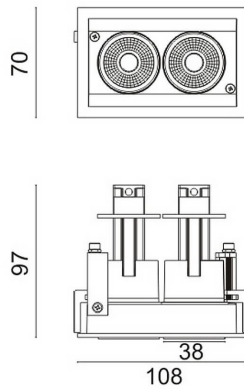

D-TUBE MINI2

Lavov Downlights from the family D-TUBE MINI2 ,power 10 W and CRI 80 with an optic 24 degrees made in Die Cast Aluminum finished in Black with a real lumen output of 820lm and an efficiency of 82lm/W. ON/OFF driver.

Item code	86.D013.1321.02
Product type	Indoor
Category	Downlights
Family	D-TUBE
Subfamily	D-TUBE MINI2
Pictograms	

Scheme

Product	
Real power (W)	10
Real luminous flux (Lm)	820
Luminous efficiency (Lm/W)	82
Beam angle (°)	24
Life time (h)	50000 h L80B10
IP	20
Electrical class insulation	Clas II
Colour	Black
Control gear included	Yes
Control gear	ON/OFF
Flicker Free	Yes
Light source	LED
Type of LED	COB
Colour temperature (K)	3000
Colour consistency (SDCM)	SDCM<3
CRI	80