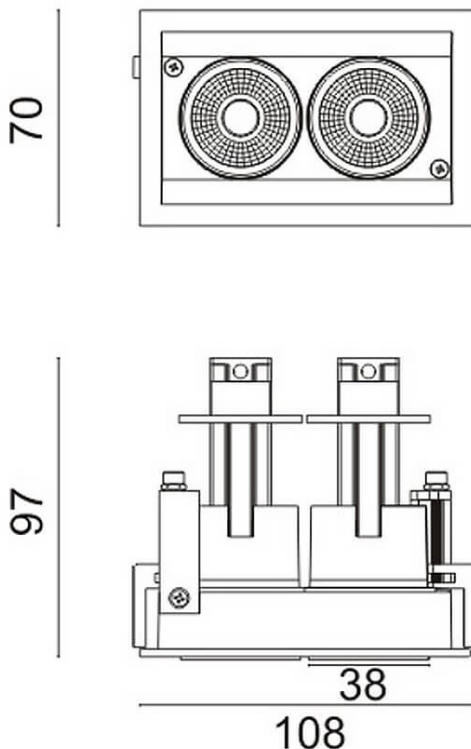

D-TUBE MINI2

Lavov Downlights from the family D-TUBE MINI2 ,power 10 W and CRI 80 with an optic 40 degrees made in Die Cast Aluminum finished in White with a real lumen output of 820lm and an efficiency of 82lm/W. ON/OFF driver.

Item code	86.D013.1331.01
Product type	Indoor
Category	Downlights
Family	D-TUBE
Subfamily	D-TUBE MINI2
Pictograms	

Scheme

Product	
Real power (W)	10
Real luminous flux (Lm)	820
Luminous efficiency (Lm/W)	82
Beam angle (°)	40
Life time (h)	50000 h L80B10
IP	20
Electrical class insulation	Clas II
Colour	White
Control gear included	Yes
Control gear	ON/OFF
Flicker Free	Yes
Light source	LED
Type of LED	COB
Colour temperature (K)	3000
Colour consistency (SDCM)	SDCM<3
CRI	80