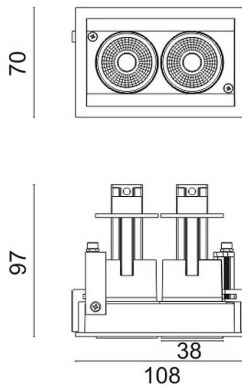

### D-TUBE MINI2

Lavov Downlights from the family D-TUBE MINI2 ,power 10 W and CRI 80 with an optic 40 degrees made in Die Cast Aluminum finished in Black with a real lumen output of 820lm and an efficiency of 82lm/W. ON/OFF driver.

Item code	86.D013.1331.02
Product type	Indoor
Category	Downlights
Family	D-TUBE
Subfamily	D-TUBE MINI2
Pictograms	

### Scheme

Product	
Real power (W)	10
Real luminous flux (Lm)	820
Luminous efficiency (Lm/W)	82
Beam angle (°)	40
Life time (h)	50000 h L80B10
IP	20
Electrical class insulation	Clas II
Colour	Black
Control gear included	Yes
Control gear	ON/OFF
Flicker Free	Yes
Light source	LED
Type of LED	COB
Colour temperature (K)	3000
Colour consistency (SDCM)	SDCM<3
CRI	80