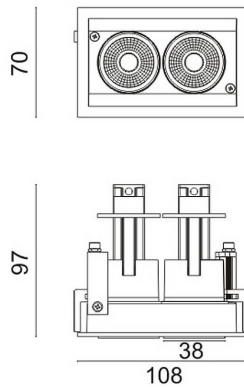

D-TUBE MINI2

Lavov Downlights from the family D-TUBE MINI2 ,power 10 W and CRI 80 with an optic 24 degrees made in Die Cast Aluminum finished in White with a real lumen output of 835lm and an efficiency of 83,5lm/W. ON/OFF driver.

Item code	86.D013.1421.01
Product type	Indoor
Category	Downlights
Family	D-TUBE
Subfamily	D-TUBE MINI2
Pictograms	

Scheme

Product	
Real power (W)	10
Real luminous flux (Lm)	835
Luminous efficiency (Lm/W)	83.5
Beam angle (°)	24
Life time (h)	50000 h L80B10
IP	20
Electrical class insulation	Clas II
Colour	White
Control gear included	Yes
Control gear	ON/OFF
Flicker Free	Yes
Light source	LED
Type of LED	COB
Colour temperature (K)	4000
Colour consistency (SDCM)	SDCM<3
CRI	80