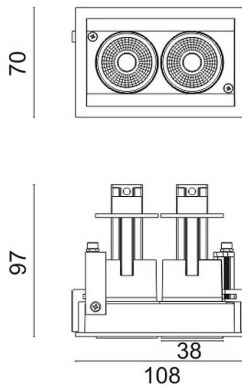

D-TUBE MINI2

Lavov Downlights from the family D-TUBE MINI2 ,power 10 W and CRI 80 with an optic 24 degrees made in Die Cast Aluminum finished in White with a real lumen output of 835lm and an efficiency of 83,5lm/W. ON/OFF driver.

Item code	86.D013.1421.01
Product type	Indoor
Category	Downlights
Family	D-TUBE
Subfamily	D-TUBE MINI2
Pictograms	

Scheme

Product	
Real power (W)	10
Real luminous flux (Lm)	835
Luminous efficiency (Lm/W)	83.5
Beam angle (°)	24
Life time (h)	50000 h L80B10
IP	20
Electrical class insulation	Clas II
Colour	White
Control gear included	Yes
Control gear	ON/OFF
Flicker Free	Yes
Light source	LED
Type of LED	COB
Colour temperature (K)	4000
Colour consistency (SDCM)	SDCM<3
CRI	80