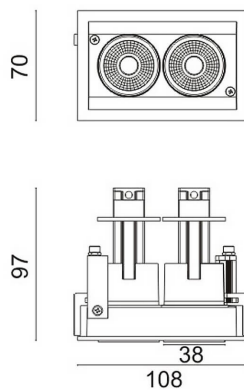

### D-TUBE MINI2

Lavov Downlights from the family D-TUBE MINI2 ,power 10 W and CRI 80 with an optic 24 degrees made in Die Cast Aluminum finished in White with a real lumen output of 835lm and an efficiency of 83,5lm/W. ON/OFF driver.

Item code	86.D013.1421.01
Product type	Indoor
Category	Downlights
Family	D-TUBE
Subfamily	D-TUBE MINI2
Pictograms	

### Scheme

<b>Product</b>	
Real power (W)	10
Real luminous flux (Lm)	835
Luminous efficiency (Lm/W)	83.5
Beam angle (°)	24
Life time (h)	50000 h L80B10
IP	20
Electrical class insulation	Clas II
Colour	White
Control gear included	Yes
Control gear	ON/OFF
Flicker Free	Yes
Light source	LED
Type of LED	COB
Colour temperature (K)	4000
Colour consistency (SDCM)	SDCM<3
CRI	80