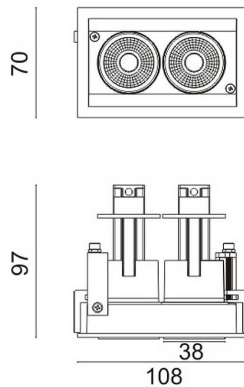

D-TUBE MINI2

Lavov Downlights from the family D-TUBE MINI2 ,power 10 W and CRI 80 with an optic 24 degrees made in Die Cast Aluminum finished in Black with a real lumen output of 835lm and an efficiency of 83,5lm/W. ON/OFF driver.

Item code	86.D013.1421.02
Product type	Indoor
Category	Downlights
Family	D-TUBE
Subfamily	D-TUBE MINI2
Pictograms	

Scheme

Product	
Real power (W)	10
Real luminous flux (Lm)	835
Luminous efficiency (Lm/W)	83.5
Beam angle (°)	24
Life time (h)	50000 h L80B10
IP	20
Electrical class insulation	Clas II
Colour	Black
Control gear included	Yes
Control gear	ON/OFF
Flicker Free	Yes
Light source	LED
Type of LED	COB
Colour temperature (K)	4000
Colour consistency (SDCM)	SDCM<3
CRI	80