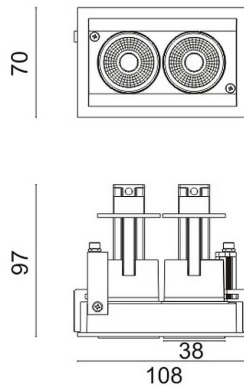

D-TUBE MINI2

Lavov Downlights from the family D-TUBE MINI2 ,power 10 W and CRI 80 with an optic 24 degrees made in Die Cast Aluminum finished in Black with a real lumen output of 835lm and an efficiency of 83,5lm/W. ON/OFF driver.

Item code	86.D013.1421.02
Product type	Indoor
Category	Downlights
Family	D-TUBE
Subfamily	D-TUBE MINI2
Pictograms	

Scheme

Product	
Real power (W)	10
Real luminous flux (Lm)	835
Luminous efficiency (Lm/W)	83.5
Beam angle (°)	24
Life time (h)	50000 h L80B10
IP	20
Electrical class insulation	Clas II
Colour	Black
Control gear included	Yes
Control gear	ON/OFF
Flicker Free	Yes
Light source	LED
Type of LED	COB
Colour temperature (K)	4000
Colour consistency (SDCM)	SDCM<3
CRI	80