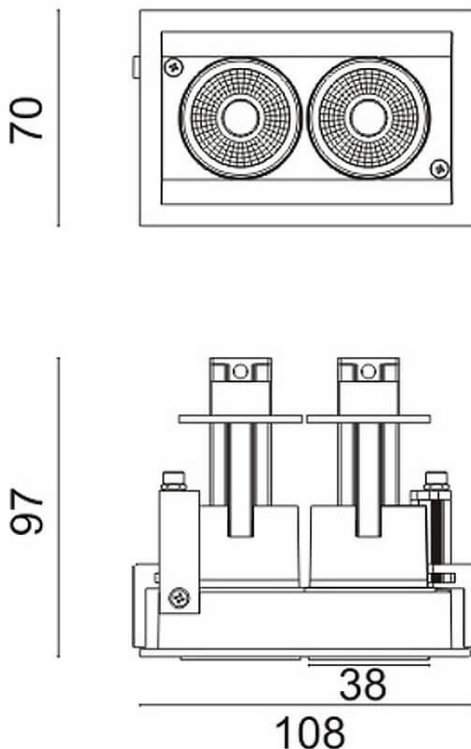

D-TUBE MINI2

Lavov Downlights from the family D-TUBE MINI2 ,power 10 W and CRI 80 with an optic 24 degrees made in Die Cast Aluminum finished in White with a real lumen output of 835lm and an efficiency of 83,5lm/W. DALI driver.

Item code	86.D013.1423.01
Product type	Indoor
Category	Downlights
Family	D-TUBE
Subfamily	D-TUBE MINI2
Pictograms	

Scheme

Product	
Real power (W)	10
Real luminous flux (Lm)	835
Luminous efficiency (Lm/W)	83.5
Beam angle (°)	24
Life time (h)	50000 h L80B10
IP	20
Electrical class insulation	Clas II
Colour	White
Control gear included	Yes
Control gear	DALI
Flicker Free	Yes
Light source	LED
Type of LED	COB
Colour temperature (K)	4000
Colour consistency (SDCM)	SDCM<3
CRI	80