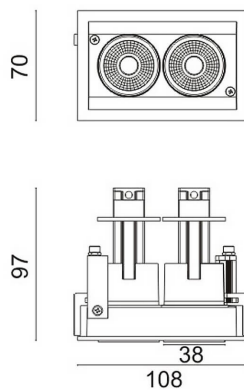

D-TUBE MINI2

Lavov Downlights from the family D-TUBE MINI2 ,power 10 W and CRI 80 with an optic 24 degrees made in Die Cast Aluminum finished in White with a real lumen output of 835lm and an efficiency of 83,5lm/W. DALI driver.

Item code	86.D013.1423.01
Product type	Indoor
Category	Downlights
Family	D-TUBE
Subfamily	D-TUBE MINI2
Pictograms	

Scheme

Product	
Real power (W)	10
Real luminous flux (Lm)	835
Luminous efficiency (Lm/W)	83.5
Beam angle (°)	24
Life time (h)	50000 h L80B10
IP	20
Electrical class insulation	Clas II
Colour	White
Control gear included	Yes
Control gear	DALI
Flicker Free	Yes
Light source	LED
Type of LED	COB
Colour temperature (K)	4000
Colour consistency (SDCM)	SDCM<3
CRI	80