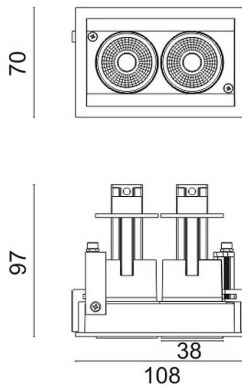

D-TUBE MINI2

Lavov Downlights from the family D-TUBE MINI2 ,power 10 W and CRI 80 with an optic 40 degrees made in Die Cast Aluminum finished in White with a real lumen output of 835lm and an efficiency of 83,5lm/W. ON/OFF driver.

Item code	86.D013.1431.01
Product type	Indoor
Category	Downlights
Family	D-TUBE
Subfamily	D-TUBE MINI2
Pictograms	

Scheme

Product	
Real power (W)	10
Real luminous flux (Lm)	835
Luminous efficiency (Lm/W)	83.5
Beam angle (°)	40
Life time (h)	50000 h L80B10
IP	20
Electrical class insulation	Clas II
Colour	White
Control gear included	Yes
Control gear	ON/OFF
Flicker Free	Yes
Light source	LED
Type of LED	COB
Colour temperature (K)	4000
Colour consistency (SDCM)	SDCM<3
CRI	80