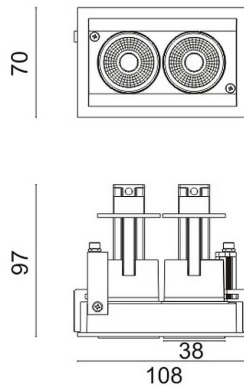

D-TUBE MINI2

Lavov Downlights from the family D-TUBE MINI2 ,power 10 W and CRI 80 with an optic 40 degrees made in Die Cast Aluminum finished in White with a real lumen output of 835lm and an efficiency of 83,5lm/W. ON/OFF driver.

Item code	86.D013.1431.01
Product type	Indoor
Category	Downlights
Family	D-TUBE
Subfamily	D-TUBE MINI2
Pictograms	

Scheme

Product	
Real power (W)	10
Real luminous flux (Lm)	835
Luminous efficiency (Lm/W)	83.5
Beam angle (°)	40
Life time (h)	50000 h L80B10
IP	20
Electrical class insulation	Clas II
Colour	White
Control gear included	Yes
Control gear	ON/OFF
Flicker Free	Yes
Light source	LED
Type of LED	COB
Colour temperature (K)	4000
Colour consistency (SDCM)	SDCM<3
CRI	80