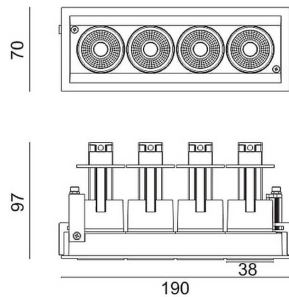

D-TUBE MINI4

Lavov Downlights from the family D-TUBE MINI4 ,power 20 W and CRI 80 with an optic 12 degrees made in Die Cast Aluminum finished in White with a real lumen output of 1610lm and an efficiency of 80,5lm/W. ON/OFF driver.

Item code	86.D014.1311.01
Product type	Indoor
Category	Downlights
Family	D-TUBE
Subfamily	D-TUBE MINI4
Pictograms	

Scheme

Product	
Real power (W)	20
Real luminous flux (Lm)	1610
Luminous efficiency (Lm/W)	80.5
Beam angle (°)	12
Life time (h)	50000 h L80B10
IP	20
Electrical class insulation	Clas II
Colour	White
Control gear included	Yes
Control gear	ON/OFF
Flicker Free	Yes
Light source	LED
Type of LED	COB
Colour temperature (K)	3000
Colour consistency (SDCM)	SDCM<3
CRI	80