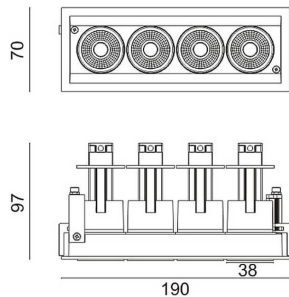

### D-TUBE MINI4

Lavov Downlights from the family D-TUBE MINI4 ,power 20 W and CRI 80 with an optic 12 degrees made in Die Cast Aluminum finished in White with a real lumen output of 1610lm and an efficiency of 80,5lm/W. ON/OFF driver.

Item code	86.D014.1311.01
Product type	Indoor
Category	Downlights
Family	D-TUBE
Subfamily	D-TUBE MINI4
Pictograms	

### Scheme

Product	
Real power (W)	20
Real luminous flux (Lm)	1610
Luminous efficiency (Lm/W)	80.5
Beam angle (°)	12
Life time (h)	50000 h L80B10
IP	20
Electrical class insulation	Clas II
Colour	White
Control gear included	Yes
Control gear	ON/OFF
Flicker Free	Yes
Light source	LED
Type of LED	COB
Colour temperature (K)	3000
Colour consistency (SDCM)	SDCM<3
CRI	80