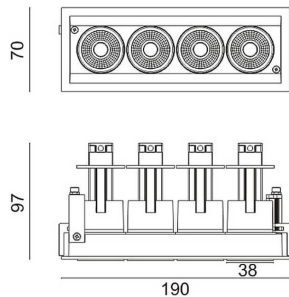

D-TUBE MINI4

Lavov Downlights from the family D-TUBE MINI4 ,power 20 W and CRI 80 with an optic 12 degrees made in Die Cast Aluminum finished in Black with a real lumen output of 1610lm and an efficiency of 80,5lm/W. ON/OFF driver.

Item code	86.D014.1311.02
Product type	Indoor
Category	Downlights
Family	D-TUBE
Subfamily	D-TUBE MINI4
Pictograms	

Scheme

Product	
Real power (W)	20
Real luminous flux (Lm)	1610
Luminous efficiency (Lm/W)	80.5
Beam angle (°)	12
Life time (h)	50000 h L80B10
IP	20
Electrical class insulation	Clas II
Colour	Black
Control gear included	Yes
Control gear	ON/OFF
Flicker Free	Yes
Light source	LED
Type of LED	COB
Colour temperature (K)	3000
Colour consistency (SDCM)	SDCM<3
CRI	80