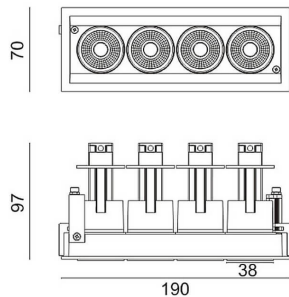

D-TUBE MINI4

Lavov Downlights from the family D-TUBE MINI4 ,power 20 W and CRI 80 with an optic 12 degrees made in Die Cast Aluminum finished in White with a real lumen output of 1610lm and an efficiency of 80,5lm/W. DALI driver.

Item code	86.D014.1313.01
Product type	Indoor
Category	Downlights
Family	D-TUBE
Subfamily	D-TUBE MINI4
Pictograms	

Scheme

Product	
Real power (W)	20
Real luminous flux (Lm)	1610
Luminous efficiency (Lm/W)	80.5
Beam angle (°)	12
Life time (h)	50000 h L80B10
IP	20
Electrical class insulation	Clas II
Colour	White
Control gear included	Yes
Control gear	DALI
Flicker Free	Yes
Light source	LED
Type of LED	COB
Colour temperature (K)	3000
Colour consistency (SDCM)	SDCM<3
CRI	80