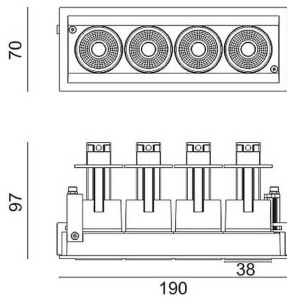

D-TUBE MINI4

Lavov Downlights from the family D-TUBE MINI4 ,power 20 W and CRI 80 with an optic 12 degrees made in Die Cast Aluminum finished in White with a real lumen output of 1610lm and an efficiency of 80,5lm/W. DALI driver.

Item code	86.D014.1313.01
Product type	Indoor
Category	Downlights
Family	D-TUBE
Subfamily	D-TUBE MINI4
Pictograms	

Scheme

Product	
Real power (W)	20
Real luminous flux (Lm)	1610
Luminous efficiency (Lm/W)	80.5
Beam angle (°)	12
Life time (h)	50000 h L80B10
IP	20
Electrical class insulation	Clas II
Colour	White
Control gear included	Yes
Control gear	DALI
Flicker Free	Yes
Light source	LED
Type of LED	COB
Colour temperature (K)	3000
Colour consistency (SDCM)	SDCM<3
CRI	80