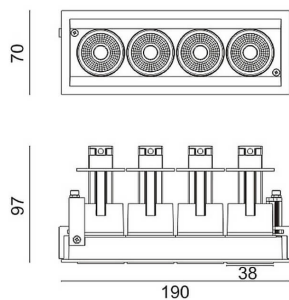

D-TUBE MINI4

Lavov Downlights from the family D-TUBE MINI4 ,power 20 W and CRI 80 with an optic 12 degrees made in Die Cast Aluminum finished in Black with a real lumen output of 1610lm and an efficiency of 80,5lm/W. DALI driver.

Item code	86.D014.1313.02
Product type	Indoor
Category	Downlights
Family	D-TUBE
Subfamily	D-TUBE MINI4
Pictograms	

Scheme

Product	
Real power (W)	20
Real luminous flux (Lm)	1610
Luminous efficiency (Lm/W)	80.5
Beam angle (°)	12
Life time (h)	50000 h L80B10
IP	20
Electrical class insulation	Clas II
Colour	Black
Control gear included	Yes
Control gear	DALI
Flicker Free	Yes
Light source	LED
Type of LED	COB
Colour temperature (K)	3000
Colour consistency (SDCM)	SDCM<3
CRI	80