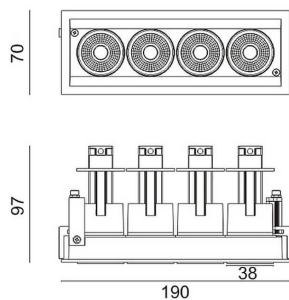

D-TUBE MINI4

Lavov Downlights from the family D-TUBE MINI4 ,power 20 W and CRI 80 with an optic 24 degrees made in Die Cast Aluminum finished in White with a real lumen output of 1610lm and an efficiency of 80,5lm/W. ON/OFF driver.

Item code	86.D014.1321.01
Product type	Indoor
Category	Downlights
Family	D-TUBE
Subfamily	D-TUBE MINI4
Pictograms	

Scheme

Product	
Real power (W)	20
Real luminous flux (Lm)	1610
Luminous efficiency (Lm/W)	80.5
Beam angle (°)	24
Life time (h)	50000 h L80B10
IP	20
Electrical class insulation	Clas II
Colour	White
Control gear included	Yes
Control gear	ON/OFF
Flicker Free	Yes
Light source	LED
Type of LED	COB
Colour temperature (K)	3000
Colour consistency (SDCM)	SDCM<3
CRI	80