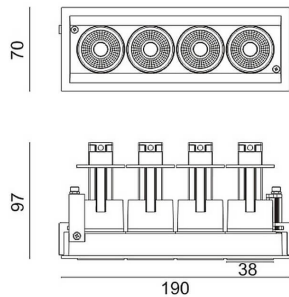

### D-TUBE MINI4

Lavov Downlights from the family D-TUBE MINI4 ,power 20 W and CRI 80 with an optic 24 degrees made in Die Cast Aluminum finished in Black with a real lumen output of 1610lm and an efficiency of 80,5lm/W. ON/OFF driver.

Item code	86.D014.1321.02
Product type	Indoor
Category	Downlights
Family	D-TUBE
Subfamily	D-TUBE MINI4
Pictograms	

### Scheme

Product	
Real power (W)	20
Real luminous flux (Lm)	1610
Luminous efficiency (Lm/W)	80.5
Beam angle (°)	24
Life time (h)	50000 h L80B10
IP	20
Electrical class insulation	Clas II
Colour	Black
Control gear included	Yes
Control gear	ON/OFF
Flicker Free	Yes
Light source	LED
Type of LED	COB
Colour temperature (K)	3000
Colour consistency (SDCM)	SDCM<3
CRI	80