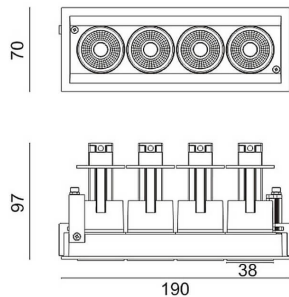

### D-TUBE MINI4

Lavov Downlights from the family D-TUBE MINI4 ,power 20 W and CRI 80 with an optic 24 degrees made in Die Cast Aluminum finished in Black with a real lumen output of 1610lm and an efficiency of 80,5lm/W. ON/OFF driver.

Item code	86.D014.1321.02
Product type	Indoor
Category	Downlights
Family	D-TUBE
Subfamily	D-TUBE MINI4
Pictograms	

### Product

Real power (W)	20
Real luminous flux (Lm)	1610
Luminous efficiency (Lm/W)	80.5
Beam angle (°)	24
Life time (h)	50000 h L80B10
IP	20
Electrical class insulation	Clas II
Colour	Black
Control gear included	Yes
Control gear	ON/OFF
Flicker Free	Yes
Light source	LED
Type of LED	COB
Colour temperature (K)	3000
Colour consistency (SDCM)	SDCM<3
CRI	80