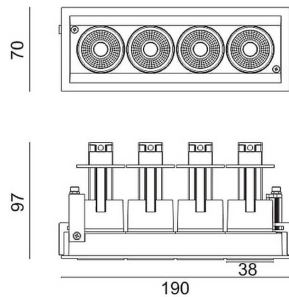

D-TUBE MINI4

Lavov Downlights from the family D-TUBE MINI4 ,power 20 W and CRI 80 with an optic 24 degrees made in Die Cast Aluminum finished in White with a real lumen output of 1610lm and an efficiency of 80,5lm/W. DALI driver.

Item code	86.D014.1323.01
Product type	Indoor
Category	Downlights
Family	D-TUBE
Subfamily	D-TUBE MINI4
Pictograms	

Scheme

Product	
Real power (W)	20
Real luminous flux (Lm)	1610
Luminous efficiency (Lm/W)	80.5
Beam angle (°)	24
Life time (h)	50000 h L80B10
IP	20
Electrical class insulation	Clas II
Colour	White
Control gear included	Yes
Control gear	DALI
Flicker Free	Yes
Light source	LED
Type of LED	COB
Colour temperature (K)	3000
Colour consistency (SDCM)	SDCM<3
CRI	80