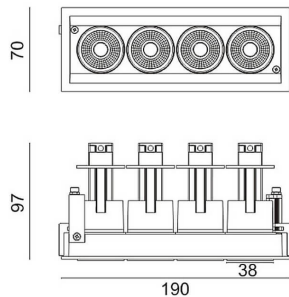

D-TUBE MINI4

Lavov Downlights from the family D-TUBE MINI4 ,power 20 W and CRI 80 with an optic 24 degrees made in Die Cast Aluminum finished in White with a real lumen output of 1610lm and an efficiency of 80,5lm/W. DALI driver.

Item code	86.D014.1323.01
Product type	Indoor
Category	Downlights
Family	D-TUBE
Subfamily	D-TUBE MINI4
Pictograms	

Scheme

Product	
Real power (W)	20
Real luminous flux (Lm)	1610
Luminous efficiency (Lm/W)	80.5
Beam angle (°)	24
Life time (h)	50000 h L80B10
IP	20
Electrical class insulation	Clas II
Colour	White
Control gear included	Yes
Control gear	DALI
Flicker Free	Yes
Light source	LED
Type of LED	COB
Colour temperature (K)	3000
Colour consistency (SDCM)	SDCM<3
CRI	80