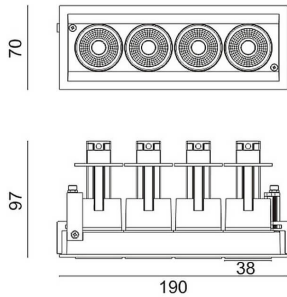

D-TUBE MINI4

Lavov Downlights from the family D-TUBE MINI4 ,power 20 W and CRI 80 with an optic 24 degrees made in Die Cast Aluminum finished in Black with a real lumen output of 1610lm and an efficiency of 80,5lm/W. DALI driver.

Item code	86.D014.1323.02
Product type	Indoor
Category	Downlights
Family	D-TUBE
Subfamily	D-TUBE MINI4
Pictograms	

Scheme

Product

Real power (W)	20
Real luminous flux (Lm)	1610
Luminous efficiency (Lm/W)	80.5
Beam angle (°)	24
Life time (h)	50000 h L80B10
IP	20
Electrical class insulation	Clas II
Colour	Black
Control gear included	Yes
Control gear	DALI
Flicker Free	Yes
Light source	LED
Type of LED	COB
Colour temperature (K)	3000
Colour consistency (SDCM)	SDCM<3
CRI	80