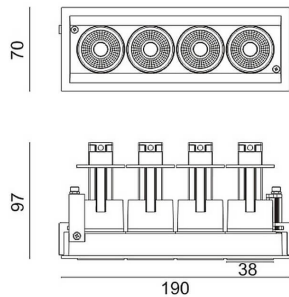

D-TUBE MINI4

Lavov Downlights from the family D-TUBE MINI4 ,power 20 W and CRI 80 with an optic 40 degrees made in Die Cast Aluminum finished in White with a real lumen output of 1610lm and an efficiency of 80,5lm/W. ON/OFF driver.

Item code	86.D014.1331.01
Product type	Indoor
Category	Downlights
Family	D-TUBE
Subfamily	D-TUBE MINI4
Pictograms	

Scheme

Product	
Real power (W)	20
Real luminous flux (Lm)	1610
Luminous efficiency (Lm/W)	80.5
Beam angle (°)	40
Life time (h)	50000 h L80B10
IP	20
Electrical class insulation	Clas II
Colour	White
Control gear included	Yes
Control gear	ON/OFF
Flicker Free	Yes
Light source	LED
Type of LED	COB
Colour temperature (K)	3000
Colour consistency (SDCM)	SDCM<3
CRI	80