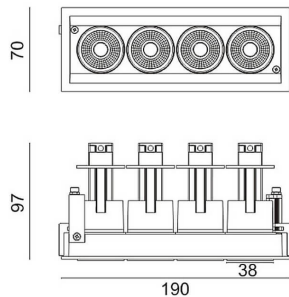

### D-TUBE MINI4

Lavov Downlights from the family D-TUBE MINI4 ,power 20 W and CRI 80 with an optic 40 degrees made in Die Cast Aluminum finished in White with a real lumen output of 1610lm and an efficiency of 80,5lm/W. ON/OFF driver.

Item code	86.D014.1331.01
Product type	Indoor
Category	Downlights
Family	D-TUBE
Subfamily	D-TUBE MINI4
Pictograms	

### Scheme

Product	
Real power (W)	20
Real luminous flux (Lm)	1610
Luminous efficiency (Lm/W)	80.5
Beam angle (°)	40
Life time (h)	50000 h L80B10
IP	20
Electrical class insulation	Clas II
Colour	White
Control gear included	Yes
Control gear	ON/OFF
Flicker Free	Yes
Light source	LED
Type of LED	COB
Colour temperature (K)	3000
Colour consistency (SDCM)	SDCM<3
CRI	80