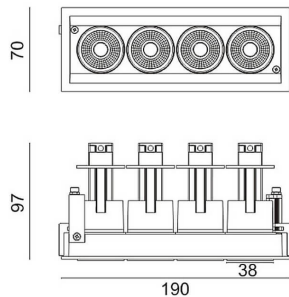

### D-TUBE MINI4

Lavov Downlights from the family D-TUBE MINI4 ,power 20 W and CRI 80 with an optic 40 degrees made in Die Cast Aluminum finished in White with a real lumen output of 1610lm and an efficiency of 80,5lm/W. DALI driver.

Item code	86.D014.1333.01
Product type	Indoor
Category	Downlights
Family	D-TUBE
Subfamily	D-TUBE MINI4
Pictograms	

### Product

Real power (W)	20
Real luminous flux (Lm)	1610
Luminous efficiency (Lm/W)	80.5
Beam angle (°)	40
Life time (h)	50000 h L80B10
IP	20
Electrical class insulation	Clas II
Colour	White
Control gear included	Yes
Control gear	DALI
Flicker Free	Yes
Light source	LED
Type of LED	COB
Colour temperature (K)	3000
Colour consistency (SDCM)	SDCM<3
CRI	80