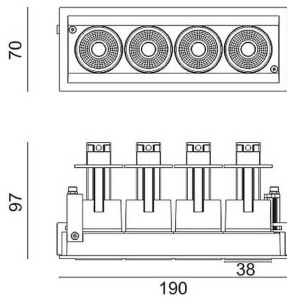

D-TUBE MINI4

Lavov Downlights from the family D-TUBE MINI4 ,power 20 W and CRI 80 with an optic 40 degrees made in Die Cast Aluminum finished in Black with a real lumen output of 1610lm and an efficiency of 80,5lm/W. DALI driver.

Item code	86.D014.1333.02
Product type	Indoor
Category	Downlights
Family	D-TUBE
Subfamily	D-TUBE MINI4
Pictograms	

Scheme

Product	
Real power (W)	20
Real luminous flux (Lm)	1610
Luminous efficiency (Lm/W)	80.5
Beam angle (°)	40
Life time (h)	50000 h L80B10
IP	20
Electrical class insulation	Clas II
Colour	Black
Control gear included	Yes
Control gear	DALI
Flicker Free	Yes
Light source	LED
Type of LED	COB
Colour temperature (K)	3000
Colour consistency (SDCM)	SDCM<3
CRI	80