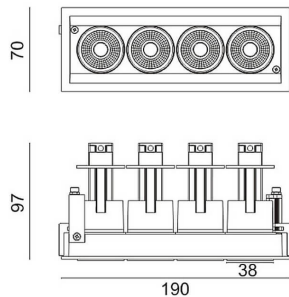

D-TUBE MINI4

Lavov Downlights from the family D-TUBE MINI4 ,power 20 W and CRI 80 with an optic 40 degrees made in Die Cast Aluminum finished in Black with a real lumen output of 1610lm and an efficiency of 80,5lm/W. DALI driver.

Item code	86.D014.1333.02
Product type	Indoor
Category	Downlights
Family	D-TUBE
Subfamily	D-TUBE MINI4
Pictograms	

Scheme

Product

Real power (W)	20
Real luminous flux (Lm)	1610
Luminous efficiency (Lm/W)	80.5
Beam angle (°)	40
Life time (h)	50000 h L80B10
IP	20
Electrical class insulation	Clas II
Colour	Black
Control gear included	Yes
Control gear	DALI
Flicker Free	Yes
Light source	LED
Type of LED	COB
Colour temperature (K)	3000
Colour consistency (SDCM)	SDCM<3
CRI	80