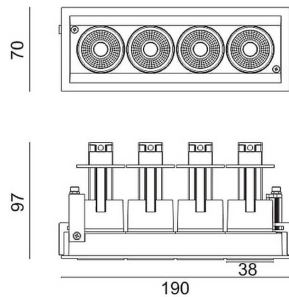

D-TUBE MINI4

Lavov Downlights from the family D-TUBE MINI4 ,power 20 W and CRI 80 with an optic 40 degrees made in Die Cast Aluminum finished in Black with a real lumen output of 1610lm and an efficiency of 80,5lm/W. DALI driver.

Item code	86.D014.1333.02
Product type	Indoor
Category	Downlights
Family	D-TUBE
Subfamily	D-TUBE MINI4
Pictograms	

Scheme

Product	
Real power (W)	20
Real luminous flux (Lm)	1610
Luminous efficiency (Lm/W)	80.5
Beam angle (°)	40
Life time (h)	50000 h L80B10
IP	20
Electrical class insulation	Clas II
Colour	Black
Control gear included	Yes
Control gear	DALI
Flicker Free	Yes
Light source	LED
Type of LED	COB
Colour temperature (K)	3000
Colour consistency (SDCM)	SDCM<3
CRI	80