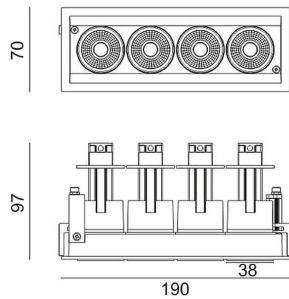

### D-TUBE MINI4

Lavov Downlights from the family D-TUBE MINI4 ,power 20 W and CRI 80 with an optic 12 degrees made in Die Cast Aluminum finished in White with a real lumen output of 1615lm and an efficiency of 80,75lm/W. ON/OFF driver.

Item code	86.D014.1411.01
Product type	Indoor
Category	Downlights
Family	D-TUBE
Subfamily	D-TUBE MINI4
Pictograms	

### Product

Real power (W)	20
Real luminous flux (Lm)	1615
Luminous efficiency (Lm/W)	80.75
Beam angle (°)	12
Life time (h)	50000 h L80B10
IP	20
Electrical class insulation	Clas II
Colour	White
Control gear included	Yes
Control gear	ON/OFF
Flicker Free	Yes
Light source	LED
Type of LED	COB
Colour temperature (K)	4000
Colour consistency (SDCM)	SDCM<3
CRI	80