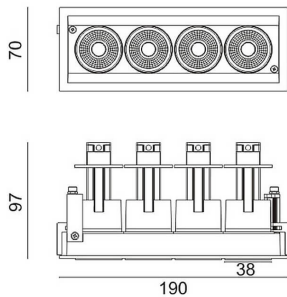

D-TUBE MINI4

Lavov Downlights from the family D-TUBE MINI4 ,power 20 W and CRI 80 with an optic 12 degrees made in Die Cast Aluminum finished in White with a real lumen output of 1615lm and an efficiency of 80,75lm/W. ON/OFF driver.

Item code	86.D014.1411.01
Product type	Indoor
Category	Downlights
Family	D-TUBE
Subfamily	D-TUBE MINI4
Pictograms	

Scheme

Product	
Real power (W)	20
Real luminous flux (Lm)	1615
Luminous efficiency (Lm/W)	80.75
Beam angle (°)	12
Life time (h)	50000 h L80B10
IP	20
Electrical class insulation	Clas II
Colour	White
Control gear included	Yes
Control gear	ON/OFF
Flicker Free	Yes
Light source	LED
Type of LED	COB
Colour temperature (K)	4000
Colour consistency (SDCM)	SDCM<3
CRI	80