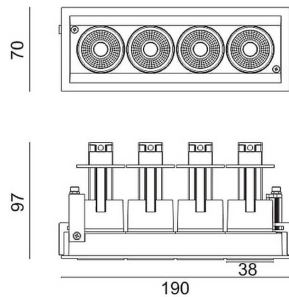

### D-TUBE MINI4

Lavov Downlights from the family D-TUBE MINI4 ,power 20 W and CRI 80 with an optic 12 degrees made in Die Cast Aluminum finished in Black with a real lumen output of 1615lm and an efficiency of 80,75lm/W. ON/OFF driver.

Item code	86.D014.1411.02
Product type	Indoor
Category	Downlights
Family	D-TUBE
Subfamily	D-TUBE MINI4
Pictograms	

### Scheme

Product	
Real power (W)	20
Real luminous flux (Lm)	1615
Luminous efficiency (Lm/W)	80.75
Beam angle (°)	12
Life time (h)	50000 h L80B10
IP	20
Electrical class insulation	Clas II
Colour	Black
Control gear included	Yes
Control gear	ON/OFF
Flicker Free	Yes
Light source	LED
Type of LED	COB
Colour temperature (K)	4000
Colour consistency (SDCM)	SDCM<3
CRI	80