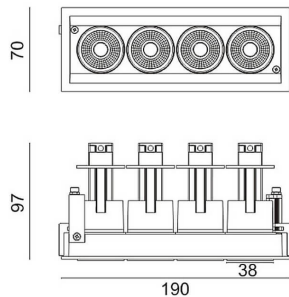

### D-TUBE MINI4

Lavov Downlights from the family D-TUBE MINI4 ,power 20 W and CRI 80 with an optic 12 degrees made in Die Cast Aluminum finished in Black with a real lumen output of 1615lm and an efficiency of 80,75lm/W. ON/OFF driver.

Item code	86.D014.1411.02
Product type	Indoor
Category	Downlights
Family	D-TUBE
Subfamily	D-TUBE MINI4
Pictograms	

### Product

Real power (W)	20
Real luminous flux (Lm)	1615
Luminous efficiency (Lm/W)	80.75
Beam angle (°)	12
Life time (h)	50000 h L80B10
IP	20
Electrical class insulation	Clas II
Colour	Black
Control gear included	Yes
Control gear	ON/OFF
Flicker Free	Yes
Light source	LED
Type of LED	COB
Colour temperature (K)	4000
Colour consistency (SDCM)	SDCM<3
CRI	80