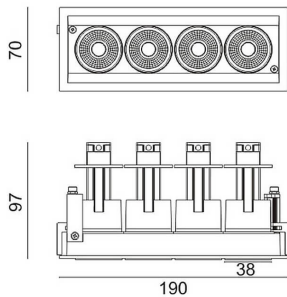

D-TUBE MINI4

Lavov Downlights from the family D-TUBE MINI4 ,power 20 W and CRI 80 with an optic 12 degrees made in Die Cast Aluminum finished in White with a real lumen output of 1615lm and an efficiency of 80,75lm/W. DALI driver.

Item code	86.D014.1413.01
Product type	Indoor
Category	Downlights
Family	D-TUBE
Subfamily	D-TUBE MINI4
Pictograms	

Scheme

Product	
Real power (W)	20
Real luminous flux (Lm)	1615
Luminous efficiency (Lm/W)	80.75
Beam angle (°)	12
Life time (h)	50000 h L80B10
IP	20
Electrical class insulation	Clas II
Colour	White
Control gear included	Yes
Control gear	DALI
Flicker Free	Yes
Light source	LED
Type of LED	COB
Colour temperature (K)	4000
Colour consistency (SDCM)	SDCM<3
CRI	80