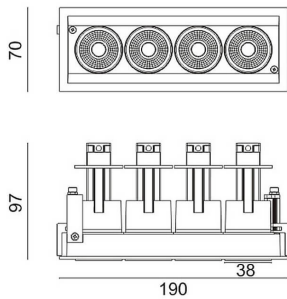

D-TUBE MINI4

Lavov Downlights from the family D-TUBE MINI4 ,power 20 W and CRI 80 with an optic 12 degrees made in Die Cast Aluminum finished in White with a real lumen output of 1615lm and an efficiency of 80,75lm/W. DALI driver.

Item code	86.D014.1413.01
Product type	Indoor
Category	Downlights
Family	D-TUBE
Subfamily	D-TUBE MINI4
Pictograms	

Scheme

Product	
Real power (W)	20
Real luminous flux (Lm)	1615
Luminous efficiency (Lm/W)	80.75
Beam angle (°)	12
Life time (h)	50000 h L80B10
IP	20
Electrical class insulation	Clas II
Colour	White
Control gear included	Yes
Control gear	DALI
Flicker Free	Yes
Light source	LED
Type of LED	COB
Colour temperature (K)	4000
Colour consistency (SDCM)	SDCM<3
CRI	80