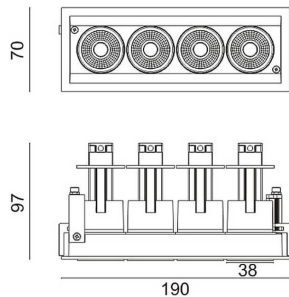

### D-TUBE MINI4

Lavov Downlights from the family D-TUBE MINI4 ,power 20 W and CRI 80 with an optic 12 degrees made in Die Cast Aluminum finished in Black with a real lumen output of 1615lm and an efficiency of 80,75lm/W. DALI driver.

Item code	86.D014.1413.02
Product type	Indoor
Category	Downlights
Family	D-TUBE
Subfamily	D-TUBE MINI4
Pictograms	

### Product

Real power (W)	20
Real luminous flux (Lm)	1615
Luminous efficiency (Lm/W)	80.75
Beam angle (°)	12
Life time (h)	50000 h L80B10
IP	20
Electrical class insulation	Clas II
Colour	Black
Control gear included	Yes
Control gear	DALI
Flicker Free	Yes
Light source	LED
Type of LED	COB
Colour temperature (K)	4000
Colour consistency (SDCM)	SDCM<3
CRI	80