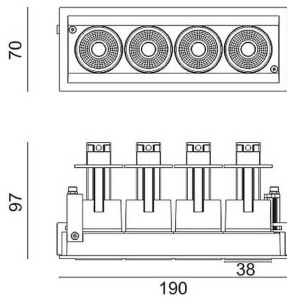

D-TUBE MINI4

Lavov Downlights from the family D-TUBE MINI4 ,power 20 W and CRI 80 with an optic 12 degrees made in Die Cast Aluminum finished in Black with a real lumen output of 1615lm and an efficiency of 80,75lm/W. DALI driver.

Item code	86.D014.1413.02
Product type	Indoor
Category	Downlights
Family	D-TUBE
Subfamily	D-TUBE MINI4
Pictograms	

Scheme

Product	
Real power (W)	20
Real luminous flux (Lm)	1615
Luminous efficiency (Lm/W)	80.75
Beam angle (°)	12
Life time (h)	50000 h L80B10
IP	20
Electrical class insulation	Clas II
Colour	Black
Control gear included	Yes
Control gear	DALI
Flicker Free	Yes
Light source	LED
Type of LED	COB
Colour temperature (K)	4000
Colour consistency (SDCM)	SDCM<3
CRI	80