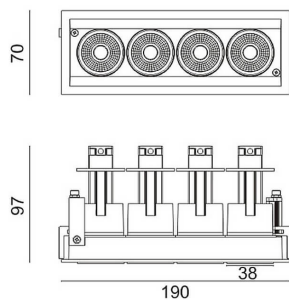

### D-TUBE MINI4

Lavov Downlights from the family D-TUBE MINI4 ,power 20 W and CRI 80 with an optic 24 degrees made in Die Cast Aluminum finished in Black with a real lumen output of 1615lm and an efficiency of 80,75lm/W. ON/OFF driver.

Item code	86.D014.1421.02
Product type	Indoor
Category	Downlights
Family	D-TUBE
Subfamily	D-TUBE MINI4
Pictograms	

### Product

Real power (W)	20
Real luminous flux (Lm)	1615
Luminous efficiency (Lm/W)	80.75
Beam angle (°)	24
Life time (h)	50000 h L80B10
IP	20
Electrical class insulation	Clas II
Colour	Black
Control gear included	Yes
Control gear	ON/OFF
Flicker Free	Yes
Light source	LED
Type of LED	COB
Colour temperature (K)	4000
Colour consistency (SDCM)	SDCM<3
CRI	80