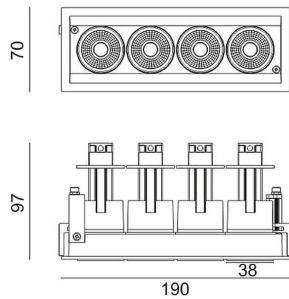

D-TUBE MINI4

Lavov Downlights from the family D-TUBE MINI4 ,power 20 W and CRI 80 with an optic 24 degrees made in Die Cast Aluminum finished in White with a real lumen output of 1615lm and an efficiency of 80,75lm/W. DALI driver.

Item code	86.D014.1423.01
Product type	Indoor
Category	Downlights
Family	D-TUBE
Subfamily	D-TUBE MINI4
Pictograms	

Scheme

Product	
Real power (W)	20
Real luminous flux (Lm)	1615
Luminous efficiency (Lm/W)	80.75
Beam angle (°)	24
Life time (h)	50000 h L80B10
IP	20
Electrical class insulation	Clas II
Colour	White
Control gear included	Yes
Control gear	DALI
Flicker Free	Yes
Light source	LED
Type of LED	COB
Colour temperature (K)	4000
Colour consistency (SDCM)	SDCM<3
CRI	80