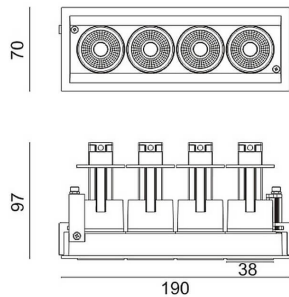

D-TUBE MINI4

Lavov Downlights from the family D-TUBE MINI4 ,power 20 W and CRI 80 with an optic 24 degrees made in Die Cast Aluminum finished in White with a real lumen output of 1615lm and an efficiency of 80,75lm/W. DALI driver.

Item code	86.D014.1423.01
Product type	Indoor
Category	Downlights
Family	D-TUBE
Subfamily	D-TUBE MINI4
Pictograms	

Scheme

Product	
Real power (W)	20
Real luminous flux (Lm)	1615
Luminous efficiency (Lm/W)	80.75
Beam angle (°)	24
Life time (h)	50000 h L80B10
IP	20
Electrical class insulation	Clas II
Colour	White
Control gear included	Yes
Control gear	DALI
Flicker Free	Yes
Light source	LED
Type of LED	COB
Colour temperature (K)	4000
Colour consistency (SDCM)	SDCM<3
CRI	80