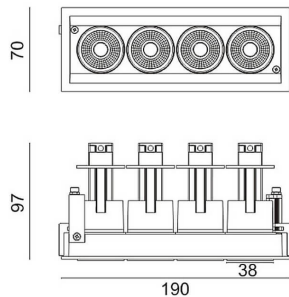

### D-TUBE MINI4

Lavov Downlights from the family D-TUBE MINI4 ,power 20 W and CRI 80 with an optic 24 degrees made in Die Cast Aluminum finished in Black with a real lumen output of 1615lm and an efficiency of 80,75lm/W. DALI driver.

Item code	86.D014.1423.02
Product type	Indoor
Category	Downlights
Family	D-TUBE
Subfamily	D-TUBE MINI4
Pictograms	

### Scheme

Product	
Real power (W)	20
Real luminous flux (Lm)	1615
Luminous efficiency (Lm/W)	80.75
Beam angle (°)	24
Life time (h)	50000 h L80B10
IP	20
Electrical class insulation	Clas II
Colour	Black
Control gear included	Yes
Control gear	DALI
Flicker Free	Yes
Light source	LED
Type of LED	COB
Colour temperature (K)	4000
Colour consistency (SDCM)	SDCM<3
CRI	80