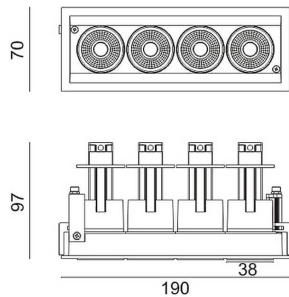

### D-TUBE MINI4

Lavov Downlights from the family D-TUBE MINI4 ,power 20 W and CRI 80 with an optic 40 degrees made in Die Cast Aluminum finished in Black with a real lumen output of 1615lm and an efficiency of 80,75lm/W. ON/OFF driver.

Item code	86.D014.1431.02
Product type	Indoor
Category	Downlights
Family	D-TUBE
Subfamily	D-TUBE MINI4
Pictograms	

### Scheme

Product	
Real power (W)	20
Real luminous flux (Lm)	1615
Luminous efficiency (Lm/W)	80.75
Beam angle (°)	40
Life time (h)	50000 h L80B10
IP	20
Electrical class insulation	Clas II
Colour	Black
Control gear included	Yes
Control gear	ON/OFF
Flicker Free	Yes
Light source	LED
Type of LED	COB
Colour temperature (K)	4000
Colour consistency (SDCM)	SDCM<3
CRI	80