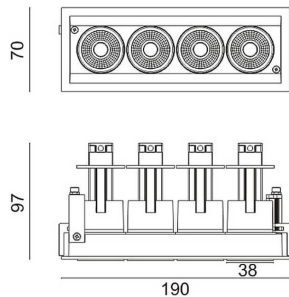

### D-TUBE MINI4

Lavov Downlights from the family D-TUBE MINI4 ,power 20 W and CRI 80 with an optic 40 degrees made in Die Cast Aluminum finished in White with a real lumen output of 1615lm and an efficiency of 80,75lm/W. DALI driver.

Item code	86.D014.1433.01
Product type	Indoor
Category	Downlights
Family	D-TUBE
Subfamily	D-TUBE MINI4
Pictograms	

### Scheme

Product	
Real power (W)	20
Real luminous flux (Lm)	1615
Luminous efficiency (Lm/W)	80.75
Beam angle (°)	40
Life time (h)	50000 h L80B10
IP	20
Electrical class insulation	Clas II
Colour	White
Control gear included	Yes
Control gear	DALI
Flicker Free	Yes
Light source	LED
Type of LED	COB
Colour temperature (K)	4000
Colour consistency (SDCM)	SDCM<3
CRI	80