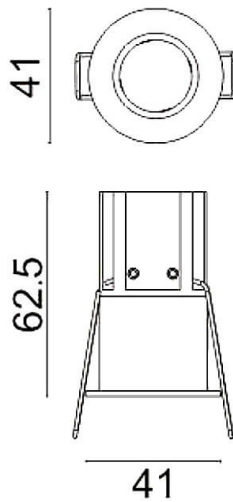

MINIPOINT

Lavov Downlights from the family MINIPOINT ,power 5 W and CRI 80 with an optic 12 degrees made in Die Cast Aluminum finished in White with a real lumen output of 350lm and an efficiency of 70lm/W. ON/OFF driver.

Scheme

Item code	86.D018.1311.01
Product type	Indoor
Category	Downlights
Family	MINIPOINT
Subfamily	MINIPOINT
Pictograms	

Product	
Real power (W)	5
Real luminous flux (Lm)	350
Luminous efficiency (Lm/W)	70
Beam angle (°)	12
Life time (h)	50000 h L80B10
IP	20
Electrical class insulation	Clas II
Colour	White
Control gear included	Yes
Control gear	ON/OFF
Flicker Free	Yes
Light source	LED
Type of LED	COB
Colour temperature (K)	3000
Colour consistency (SDCM)	SDCM3
CRI	80