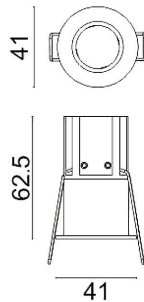

MINIPOINT

Lavov Downlights from the family MINIPOINT ,power 5 W and CRI 80 with an optic 12 degrees made in Die Cast Aluminum finished in White with a real lumen output of 350lm and an efficiency of 70lm/W. ON/OFF driver.

Item code	86.D018.1311.01
Product type	Indoor
Category	Downlights
Family	MINIPOINT
Subfamily	MINIPOINT
Pictograms	

Scheme

Product	
Real power (W)	5
Real luminous flux (Lm)	350
Luminous efficiency (Lm/W)	70
Beam angle (°)	12
Life time (h)	50000 h L80B10
IP	20
Electrical class insulation	Clas II
Colour	White
Control gear included	Yes
Control gear	ON/OFF
Flicker Free	Yes
Light source	LED
Type of LED	COB
Colour temperature (K)	3000
Colour consistency (SDCM)	SDCM<3
CRI	80