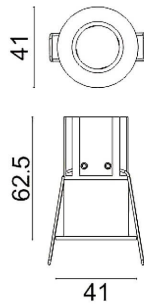

MINIPOINT

Lavov Downlights from the family MINIPOINT ,power 5 W and CRI 80 with an optic 12 degrees made in Die Cast Aluminum finished in White with a real lumen output of 350lm and an efficiency of 70lm/W. ON/OFF driver.

Item code	86.D018.1311.01
Product type	Indoor
Category	Downlights
Family	MINIPOINT
Subfamily	MINIPOINT
Pictograms	

Scheme

Product	
Real power (W)	5
Real luminous flux (Lm)	350
Luminous efficiency (Lm/W)	70
Beam angle (°)	12
Life time (h)	50000 h L80B10
IP	20
Electrical class insulation	Clas II
Colour	White
Control gear included	Yes
Control gear	ON/OFF
Flicker Free	Yes
Light source	LED
Type of LED	COB
Colour temperature (K)	3000
Colour consistency (SDCM)	SDCM<3
CRI	80