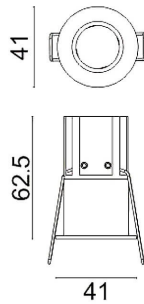

### MINIPOINT

Lavov Downlights from the family MINIPOINT ,power 5 W and CRI 80 with an optic 12 degrees made in Die Cast Aluminum finished in Black with a real lumen output of 350lm and an efficiency of 70lm/W. ON/OFF driver.

### Scheme

Product	
Real power (W)	5
Real luminous flux (Lm)	350
Luminous efficiency (Lm/W)	70
Beam angle (°)	12
Life time (h)	50000 h L80B10
IP	20
Electrical class insulation	Clas II
Colour	Black
Control gear included	Yes
Control gear	ON/OFF
Flicker Free	Yes
Light source	LED
Type of LED	COB
Colour temperature (K)	3000
Colour consistency (SDCM)	SDCM<3
CRI	80