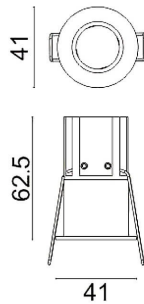

MINIPOINT

Lavov Downlights from the family MINIPOINT ,power 5 W and CRI 80 with an optic 12 degrees made in Die Cast Aluminum finished in Black with a real lumen output of 350lm and an efficiency of 70lm/W. ON/OFF driver.

Item code	86.D018.1311.02
Product type	Indoor
Category	Downlights
Family	MINIPOINT
Subfamily	MINIPOINT
Pictograms	

Scheme

Product	
Real power (W)	5
Real luminous flux (Lm)	350
Luminous efficiency (Lm/W)	70
Beam angle (°)	12
Life time (h)	50000 h L80B10
IP	20
Electrical class insulation	Clas II
Colour	Black
Control gear included	Yes
Control gear	ON/OFF
Flicker Free	Yes
Light source	LED
Type of LED	COB
Colour temperature (K)	3000
Colour consistency (SDCM)	SDCM<3
CRI	80