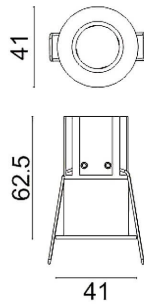

MINIPOINT

Lavov Downlights from the family MINIPOINT ,power 5 W and CRI 80 with an optic 12 degrees made in Die Cast Aluminum finished in Black with a real lumen output of 350lm and an efficiency of 70lm/W. ON/OFF driver.

Item code	86.D018.1311.02
Product type	Indoor
Category	Downlights
Family	MINIPOINT
Subfamily	MINIPOINT
Pictograms	

Scheme

Product	
Real power (W)	5
Real luminous flux (Lm)	350
Luminous efficiency (Lm/W)	70
Beam angle (°)	12
Life time (h)	50000 h L80B10
IP	20
Electrical class insulation	Clas II
Colour	Black
Control gear included	Yes
Control gear	ON/OFF
Flicker Free	Yes
Light source	LED
Type of LED	COB
Colour temperature (K)	3000
Colour consistency (SDCM)	SDCM<3
CRI	80