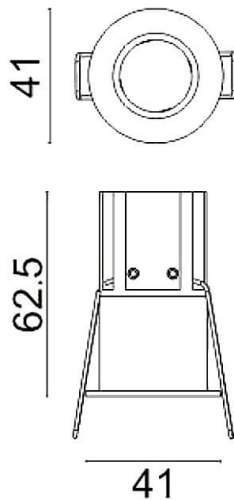

MINIPOINT

Lavov Downlights from the family MINIPOINT ,power 5 W and CRI 80 with an optic 12 degrees made in Die Cast Aluminum finished in Black with a real lumen output of 350lm and an efficiency of 70lm/W. ON/OFF driver.

Item code	86.D018.1311.02
Product type	Indoor
Category	Downlights
Family	MINIPOINT
Subfamily	MINIPOINT
Pictograms	

Scheme

Product	
Real power (W)	5
Real luminous flux (Lm)	350
Luminous efficiency (Lm/W)	70
Beam angle (°)	12
Life time (h)	50000 h L80B10
IP	20
Electrical class insulation	Clas II
Colour	Black
Control gear included	Yes
Control gear	ON/OFF
Flicker Free	Yes
Light source	LED
Type of LED	COB
Colour temperature (K)	3000
Colour consistency (SDCM)	SDCM3
CRI	80