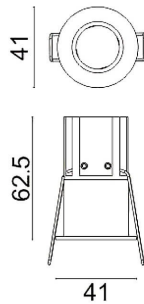

### MINIPOINT

Lavov Downlights from the family MINIPOINT ,power 5 W and CRI 80 with an optic 24 degrees made in Die Cast Aluminum finished in White with a real lumen output of 350lm and an efficiency of 70lm/W. ON/OFF driver.

### Scheme

Product	
Real power (W)	5
Real luminous flux (Lm)	350
Luminous efficiency (Lm/W)	70
Beam angle (°)	24
Life time (h)	50000 h L80B10
IP	20
Electrical class insulation	Clas II
Colour	White
Control gear included	Yes
Control gear	ON/OFF
Flicker Free	Yes
Light source	LED
Type of LED	COB
Colour temperature (K)	3000
Colour consistency (SDCM)	SDCM<3
CRI	80