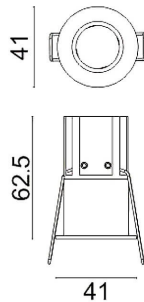

### MINIPOINT

Lavov Downlights from the family MINIPOINT ,power 5 W and CRI 80 with an optic 24 degrees made in Die Cast Aluminum finished in White with a real lumen output of 350lm and an efficiency of 70lm/W. ON/OFF driver.

### Scheme

<b>Product</b>	
<b>Real power (W)</b>	<b>5</b>
<b>Real luminous flux (Lm)</b>	<b>350</b>
<b>Luminous efficiency (Lm/W)</b>	<b>70</b>
<b>Beam angle (°)</b>	<b>24</b>
<b>Life time (h)</b>	<b>50000 h L80B10</b>
<b>IP</b>	<b>20</b>
<b>Electrical class insulation</b>	<b>Clas II</b>
<b>Colour</b>	<b>White</b>
<b>Control gear included</b>	<b>Yes</b>
<b>Control gear</b>	<b>ON/OFF</b>
<b>Flicker Free</b>	<b>Yes</b>
<b>Light source</b>	<b>LED</b>
<b>Type of LED</b>	<b>COB</b>
<b>Colour temperature (K)</b>	<b>3000</b>
<b>Colour consistency (SDCM)</b>	<b>SDCM&lt;3</b>
<b>CRI</b>	<b>80</b>