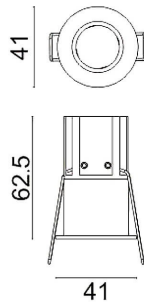

### MINIPOINT

Lavov Downlights from the family MINIPOINT ,power 5 W and CRI 80 with an optic 24 degrees made in Die Cast Aluminum finished in White with a real lumen output of 350lm and an efficiency of 70lm/W. ON/OFF driver.

### Scheme

Product	
Real power (W)	5
Real luminous flux (Lm)	350
Luminous efficiency (Lm/W)	70
Beam angle (°)	24
Life time (h)	50000 h L80B10
IP	20
Electrical class insulation	Clas II
Colour	White
Control gear included	Yes
Control gear	ON/OFF
Flicker Free	Yes
Light source	LED
Type of LED	COB
Colour temperature (K)	3000
Colour consistency (SDCM)	SDCM<3
CRI	80