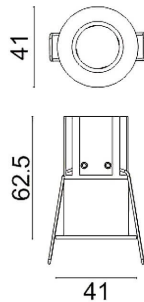

MINIPOINT

Lavov Downlights from the family MINIPOINT ,power 5 W and CRI 80 with an optic 24 degrees made in Die Cast Aluminum finished in Black with a real lumen output of 350lm and an efficiency of 70lm/W. ON/OFF driver.

Item code	86.D018.1321.02
Product type	Indoor
Category	Downlights
Family	MINIPOINT
Subfamily	MINIPOINT
Pictograms	

Scheme

Product	
Real power (W)	5
Real luminous flux (Lm)	350
Luminous efficiency (Lm/W)	70
Beam angle (°)	24
Life time (h)	50000 h L80B10
IP	20
Electrical class insulation	Clas II
Colour	Black
Control gear included	Yes
Control gear	ON/OFF
Flicker Free	Yes
Light source	LED
Type of LED	COB
Colour temperature (K)	3000
Colour consistency (SDCM)	SDCM<3
CRI	80