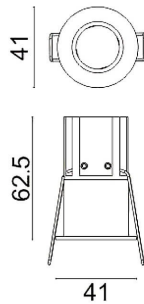

MINIPOINT

Lavov Downlights from the family MINIPOINT ,power 5 W and CRI 80 with an optic 24 degrees made in Die Cast Aluminum finished in Black with a real lumen output of 350lm and an efficiency of 70lm/W. ON/OFF driver.

Item code	86.D018.1321.02
Product type	Indoor
Category	Downlights
Family	MINIPOINT
Subfamily	MINIPOINT
Pictograms	

Scheme

Product	
Real power (W)	5
Real luminous flux (Lm)	350
Luminous efficiency (Lm/W)	70
Beam angle (°)	24
Life time (h)	50000 h L80B10
IP	20
Electrical class insulation	Clas II
Colour	Black
Control gear included	Yes
Control gear	ON/OFF
Flicker Free	Yes
Light source	LED
Type of LED	COB
Colour temperature (K)	3000
Colour consistency (SDCM)	SDCM<3
CRI	80