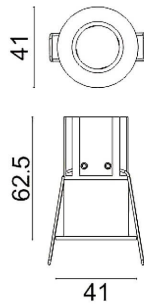

### MINIPOINT

Lavov Downlights from the family MINIPOINT ,power 5 W and CRI 80 with an optic 40 degrees made in Die Cast Aluminum finished in Black with a real lumen output of 350lm and an efficiency of 70lm/W. ON/OFF driver.

### Scheme

Product	
Real power (W)	5
Real luminous flux (Lm)	350
Luminous efficiency (Lm/W)	70
Beam angle (°)	40
Life time (h)	50000 h L80B10
IP	20
Electrical class insulation	Clas II
Colour	Black
Control gear included	Yes
Control gear	ON/OFF
Flicker Free	Yes
Light source	LED
Type of LED	COB
Colour temperature (K)	3000
Colour consistency (SDCM)	SDCM<3
CRI	80